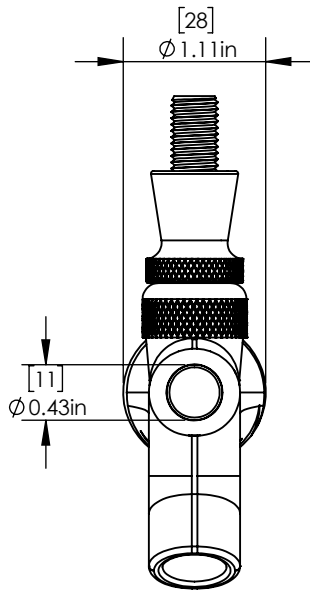

C008

Electro Polish

Warranty: Two Years Limited

Product Dimensions:

Side View

Front View

Options Available:

Part No	Body Material	Finish	Lever Material	Lever Thread
C201	Brass	Polished Chrome	Brass	3/8" X 16 UNC
C202	Brass	Polished Chrome	SS 304	3/8" X 16 UNC
C203	SS 304	SS Polished	SS 304	3/8" X 16 UNC
C206	Brass	Vibrant Gold Finish	SS 304	3/8" X 16 UNC
C256	SS 304	Vibrant Gold Finish	SS 304	3/8" X 16 UNC