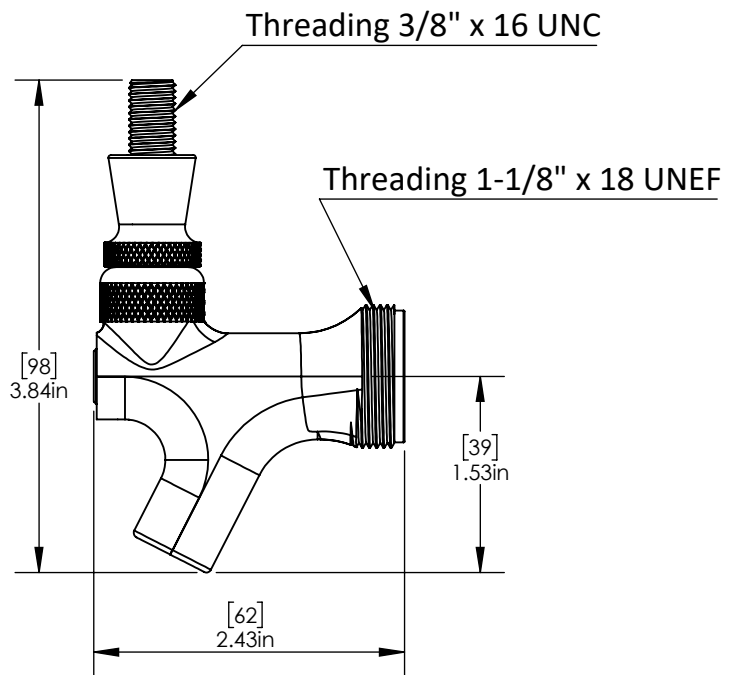

C008

Electro Polish

Warranty: Two Years Limited

Product Dimensions:

Side View

Front View

Options Available:

Part No	Body Material	Finish	Lever Material	Lever Thread
C201	Brass	Polished Chrome	Brass	3/8" X 16 UNC
C202	Brass	Polished Chrome	SS 304	3/8" X 16 UNC
C203	SS 304	SS Polished	SS 304	3/8" X 16 UNC
C206	Brass	Vibrant Gold Finish	SS 304	3/8" X 16 UNC
C256	SS 304	Vibrant Gold Finish	SS 304	3/8" X 16 UNC