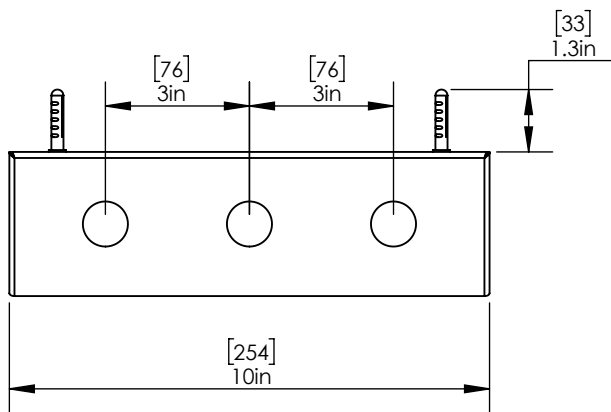

## Options Available:-

Part No.	Faucet Holes	Dimensions	Finish
C030	1	102mm L x 76mm W x 76mm H	Brushed Stainless
C031	2	178mm L x 76mm W x 76mm H	Brushed Stainless
C033	4	330mm L x 76mm W x 76mm H	Brushed Stainless

## Product Dimensions:-

Top View

Front View

Side View