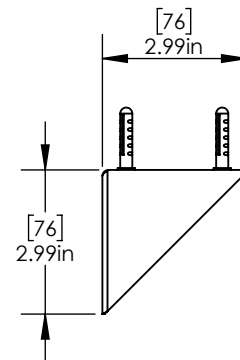

## Options Available:-

Part No.	Faucet Holes	Dimensions	Finish
C030	1	102mm L x 76mm W x 76mm H	Brushed Stainless
C031	2	178mm L x 76mm W x 76mm H	Brushed Stainless
C033	4	330mm L x 76mm W x 76mm H	Brushed Stainless

\*You need to order faucet and shank separately - not included with this bracket

## Product Dimensions:-

Top View

Front View

Side View