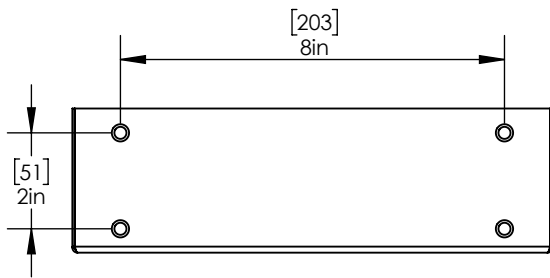

## Options Available:-

Part No.	Faucet Holes	Dimensions	Finish
C030	1	102mm L x 76mm W x 76mm H	Brushed Stainless
C031	2	178mm L x 76mm W x 76mm H	Brushed Stainless
C033	4	330mm L x 76mm W x 76mm H	Brushed Stainless

## Product Dimensions:-

Top View

Front View

Side View