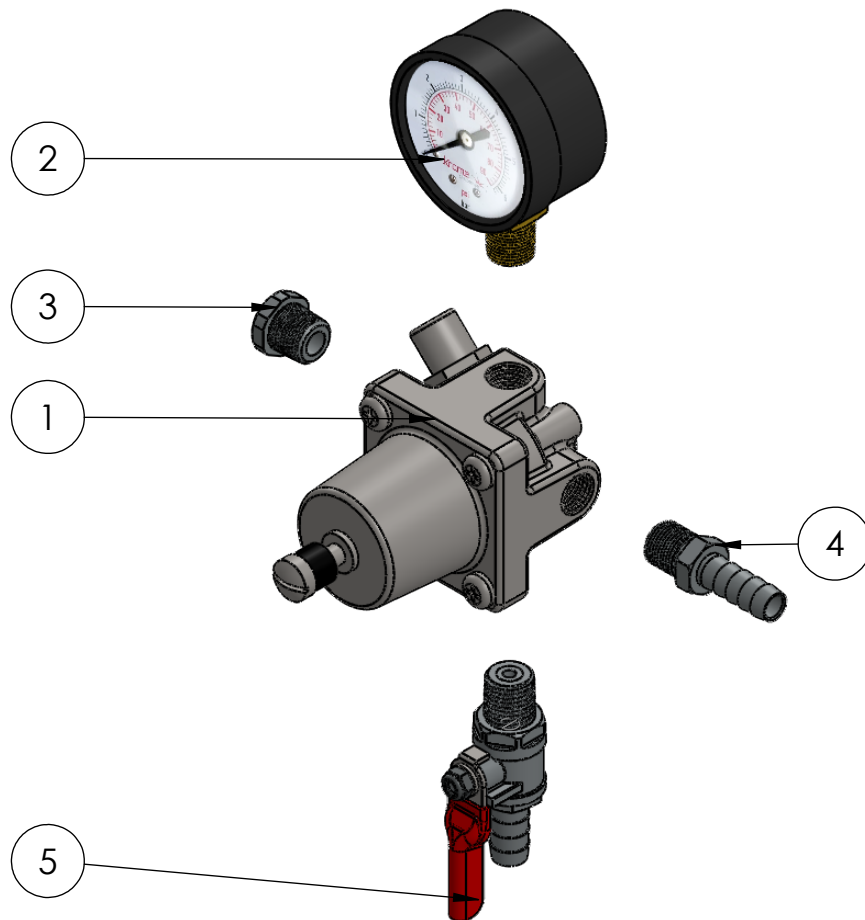

Precision Secondary CO2 Regulator

C073

ItemNo.	Part No.	Part Name	Qty.
1	C871.01	Precesion Co2 Regulator	1
2	C002.01	0-90 PSI Gas Regulator Gauge	1
3	C016	Plug For Air Distributor	1
4	C525	Nipple Air Distributor 5/16" barb	1