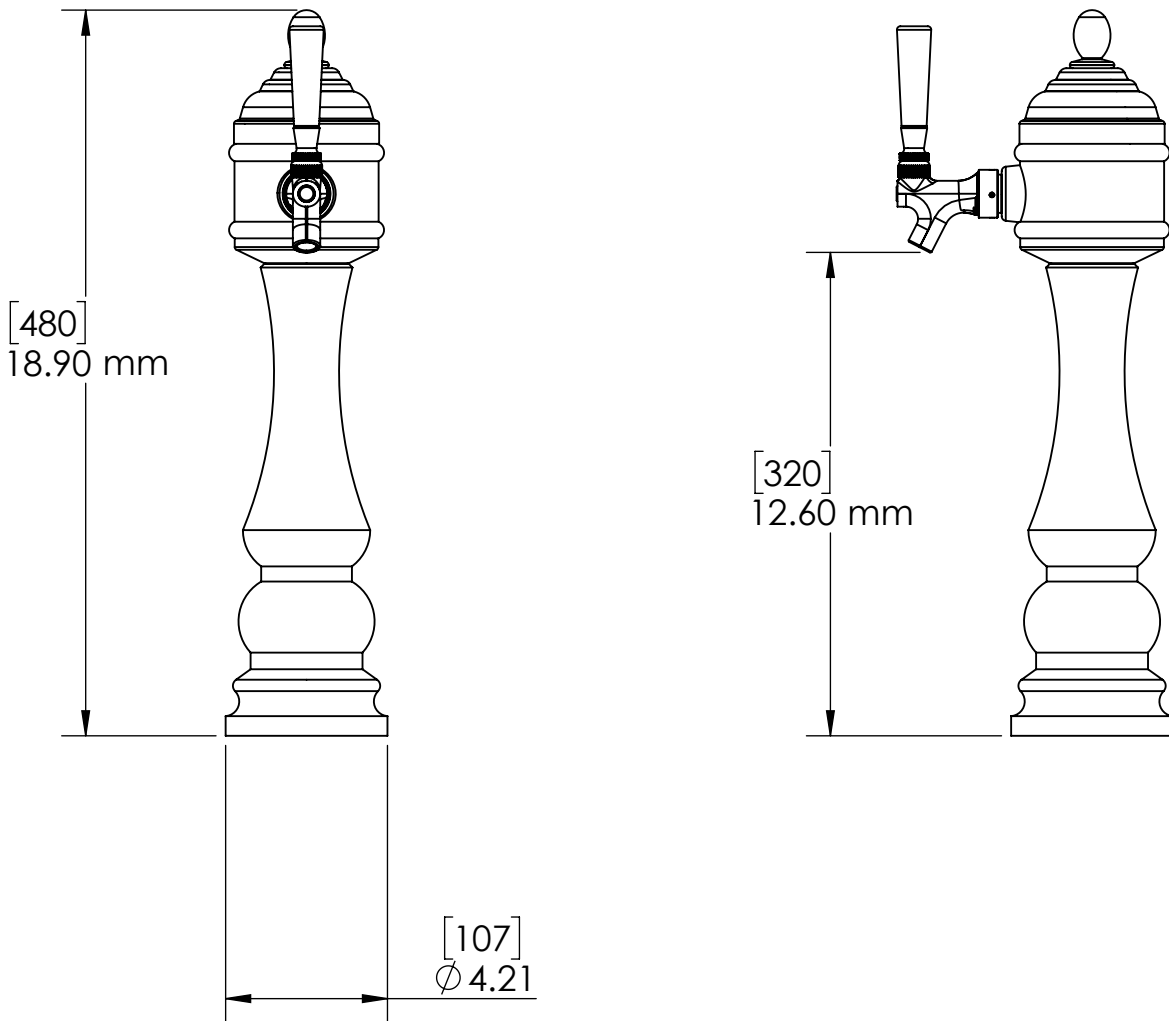

Specification

Part Number	No. of Faucets	Finish	Cooling System
C1042	1	Chrome Plated Brass	Air Cooled
C1043	1	Vibrant Gold Finish	Air Cooled
C1044	1	Chrome Plated Brass	Glyco Cold Technology
C1045	1	Vibrant Gold Finish	Glyco Cold Technology

Product Dimensions:-

Revision # 1 - -

Copyright © 2017 Krome Dispense. All Rights Reserved

US & Canada :- +1-678 666 2001

Asia:- +91-9814203010

Krome Dispense reserves the right to make revisions to product specifications without any notice

For most updated specification sheet , go to www.kromedispense.com