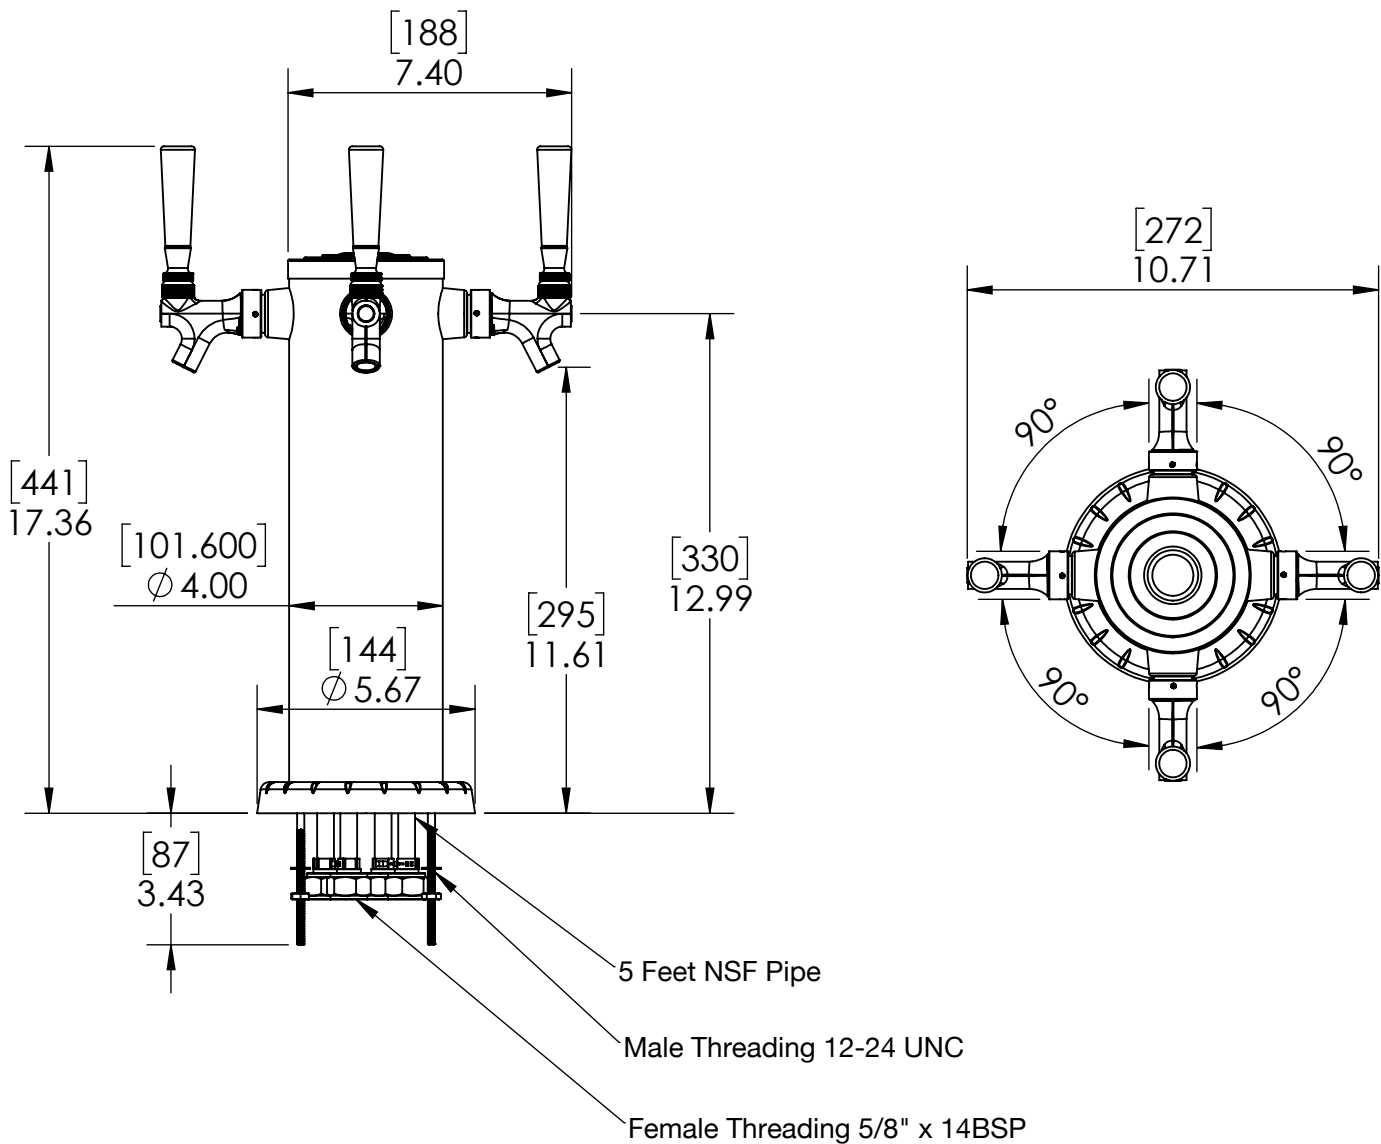

Specification

Part Number	No. of Faucets	Finish	Cooling System	Beverage Contact
C1069	4 (at 90° each)	SS Polished	Air Cooled	100% SS Contact
C1590	4	SS Polished	Glyco Cold Technology	-
C559	4	SS Polished	Air Cooled	100% SS Contact
C540	4	SS Polished	Air Cooled	-

Product Dimensions:-

Revision # 1 - -
Copyright © 2017 Krome Dispense. All Rights Reserved

US & Canada :- +1-678 666 2001

Asia:- +91-9814203010

Krome Dispense reserves the right to make revisions to product specifications without any notice

For most updated specification sheet , go to www.kromedispense.com