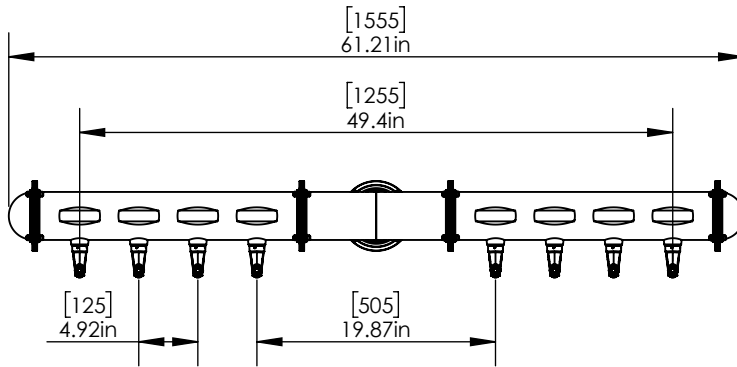

- Color Coded Food Safe Tubings
- Modern Look with SS Polished
- Take your pouring to bold new heights
- Precision Flow Control Taps Included
- 110V Transformer included

C1168

SS Polished

## Specifications:-

Part No	Faucets	Finish	Cooling System	Illumination
C1168	8	SS polished	Glycol Recirculation Loop+	Illuminated

## Product Dimensions:-

Top View

Front View

Side View

US & Canada :- +1-678 666 2001

Asia:- +91-9814203010

Krome Dispense reserves the right to make revisions to product specifications without any notice

For most updated specification sheet , go to [www.kromedispense.com](http://www.kromedispense.com)