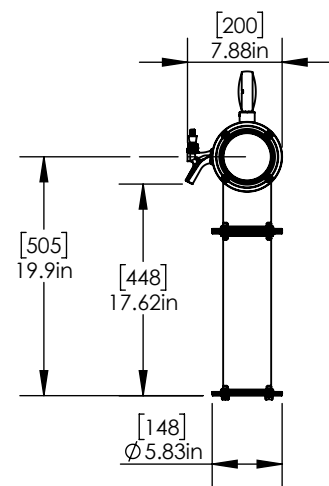

## Specifications:-

Part No	Faucets	Finish	Cooling System	Illumination
C1168	8	SS polished	Glycol Recirculation Loop+	Illuminated

## Product Dimensions:-

Top View

Front View

Side View

US & Canada :- +1-678 666 2001

Asia:- +91-9814203010

Krome Dispense reserves the right to make revisions to product specifications without any notice

For most updated specification sheet , go to [www.kromedispense.com](http://www.kromedispense.com)