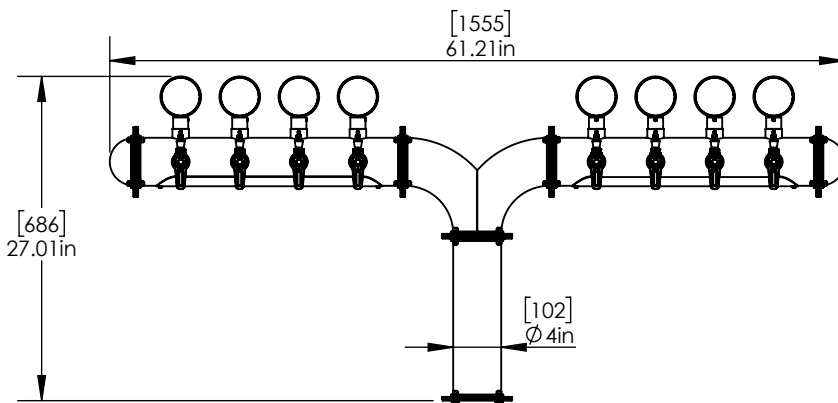

Specifications:-

Part No	Faucets	Finish	Cooling System	Illumination
C1168	8	SS polished	Glycol Recirculation Loop+	Illuminated

Product Dimensions:-

Front View

Side View

US & Canada :- +1-678 666 2001

Asia:- +91-9814203010

Krome Dispense reserves the right to make revisions to product specifications without any notice

For most updated specification sheet , go to www.kromedispense.com