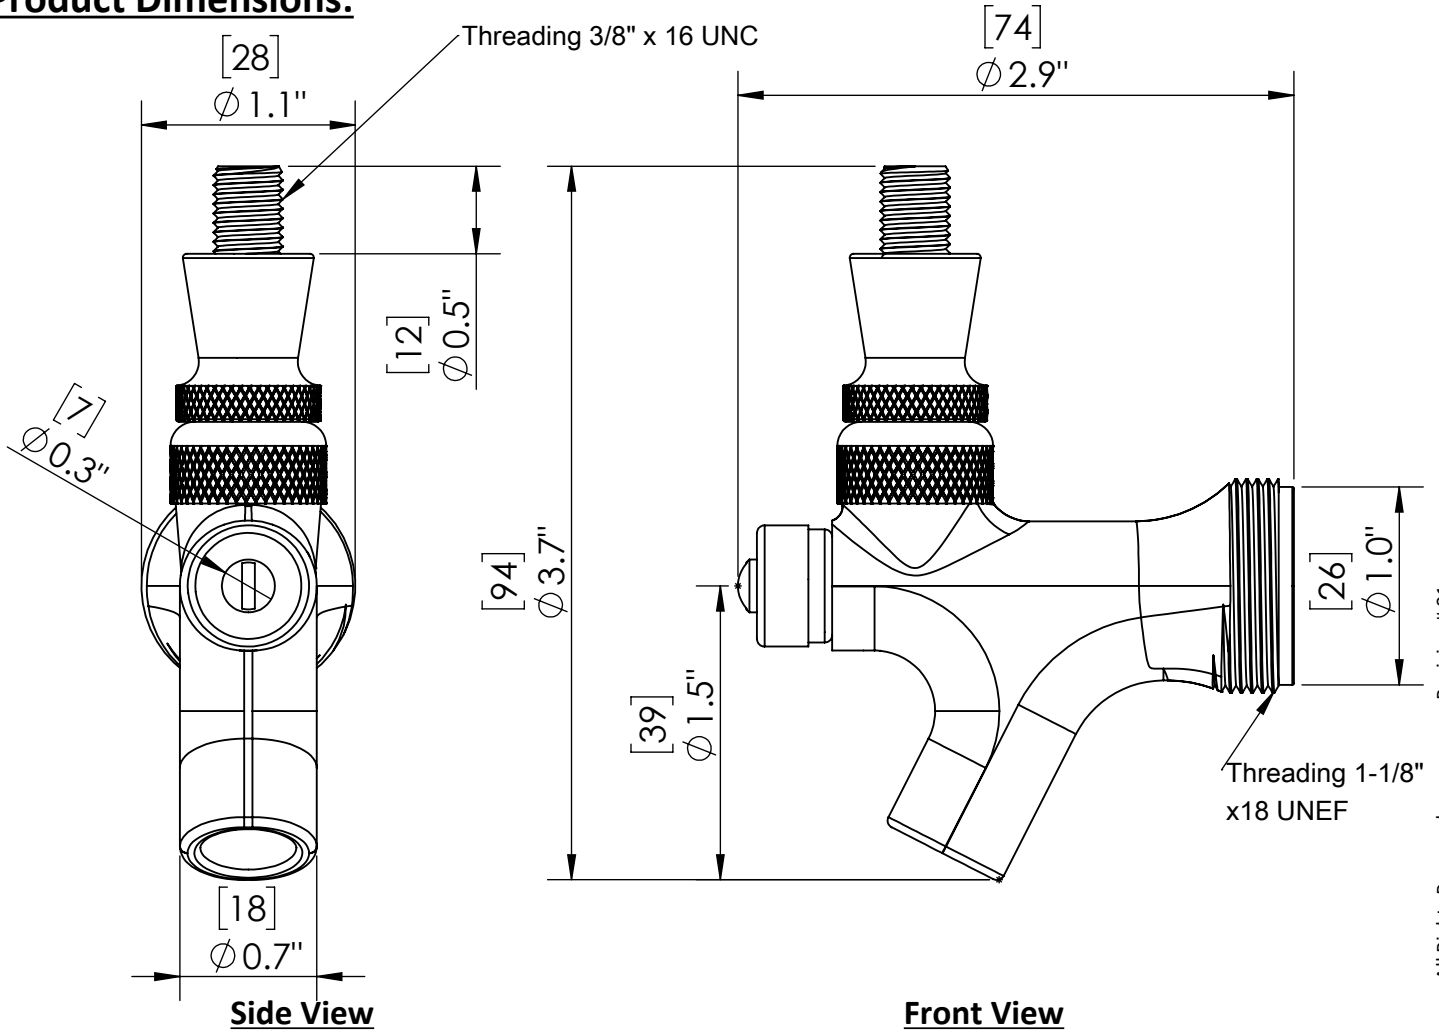

Features & Benefits:

- Made of High Quality Stainless for Durability and Reliability
- Shuts itself once you release the handle.
- Beer flow stops immediately without leaks.
- 100% Stainless Steel Contact with Beer to Serve Better Tasting
- Standard threading compatible with most branded tap handles
- Designed to dispense a wide variety of beer styles.

C117

SS Polished

Warranty: Two Years Limited

Product Dimensions:

Revision #01 --
Copyright © 2017 Krome Dispense. All Rights Reserved

Options Available:

Part No	Body Material	Finish	Lever Material	Lever Thread
C117	SS 304	SS Polished	SS 304	3/8" X 16 UNC
C211	Brass	Chrome Plated	Brass	3/8" X 16 UNC