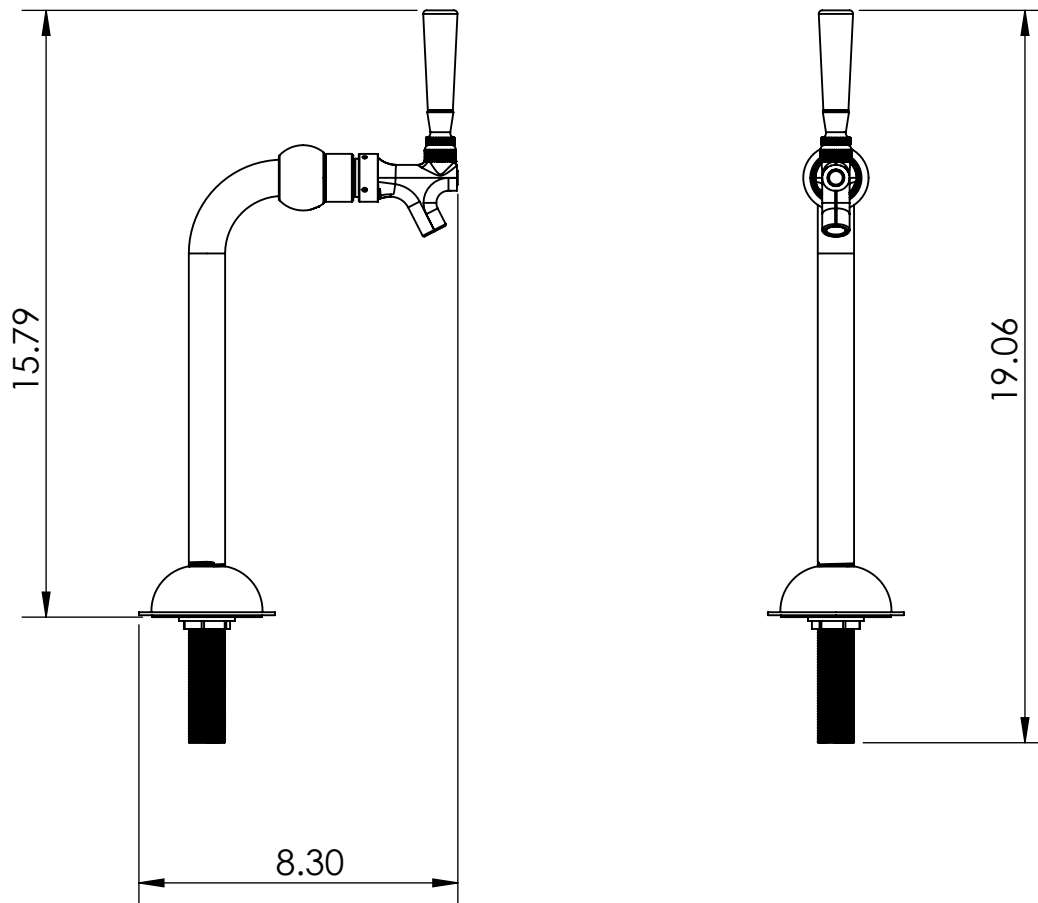

Specification:-

Part No	No. of Faucets	Finish	Cooling System
C1171	1	Matte Black	Air Cooled
C515	1	Chrome Plated Brass	Air Cooled
C530	1	Vibrant Gold Finish	Air Cooled

Product Dimensions:-

US & Canada :- +1-678 666 2001

Asia:- +91-9814203010

Krome Dispense reserves the right to make revisions to product specifications without any notice
For most updated specification sheet , go to www.kromedispense.com