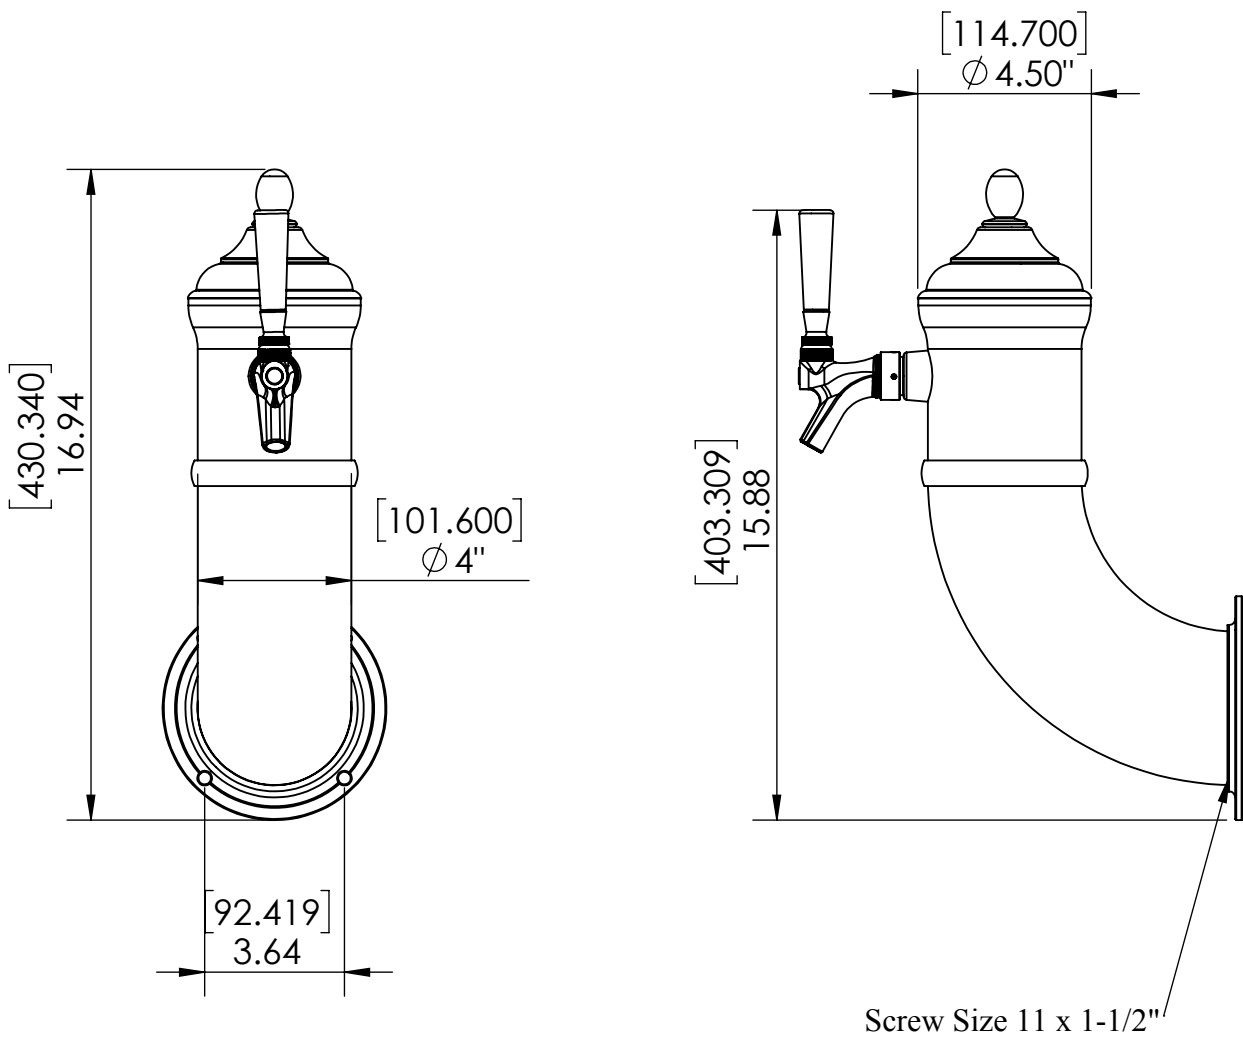

- Made of High Quality Stainless Steel for Durability & Reliability
- 5' NSF Approved PVC Clear Tube
- Modern Look with SS Polished Finish
- Take Your Pouring To Bold New Heights

C1200

SS Polished

Specification

Part Number	No. of Faucets	Finish	Cooling System
C1200	1	SS Polished	Air Cooled
C1203	1	Vibrant Gold Finish	Air Cooled

Product Dimensions:-

Copyright © 2017 Krome Dispense. All Rights Reserved Revision # 1 - -