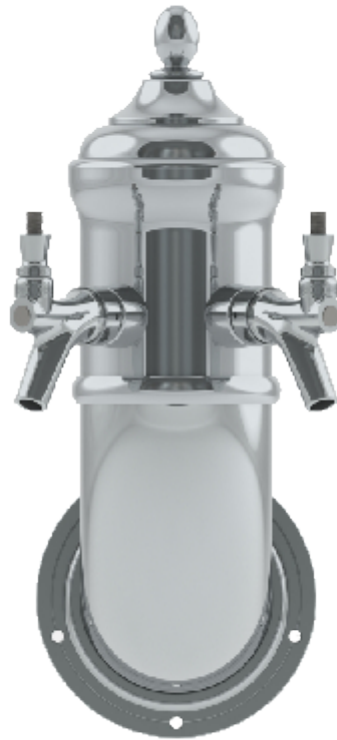

- Made of High Quality Stainless Steel for Durability & Reliability
- 5' NSF Approved PVC Clear Tube
- Modern Look with SS Polished Finish
- Take Your Pouring To Bold New Heights

C1202

SS Polished

Specifications :-

Part Number	Faucets	Finish	Cooling System
C1201	2	SS Polished	Air Cooled
C1204	2	Vibrant Gold Finish	Air Cooled

Product Dimensions:-

Revision # 1 - -

Copyright © 2017 Krome Dispense. All Rights Reserved

US & Canada :- +1-678 666 2001