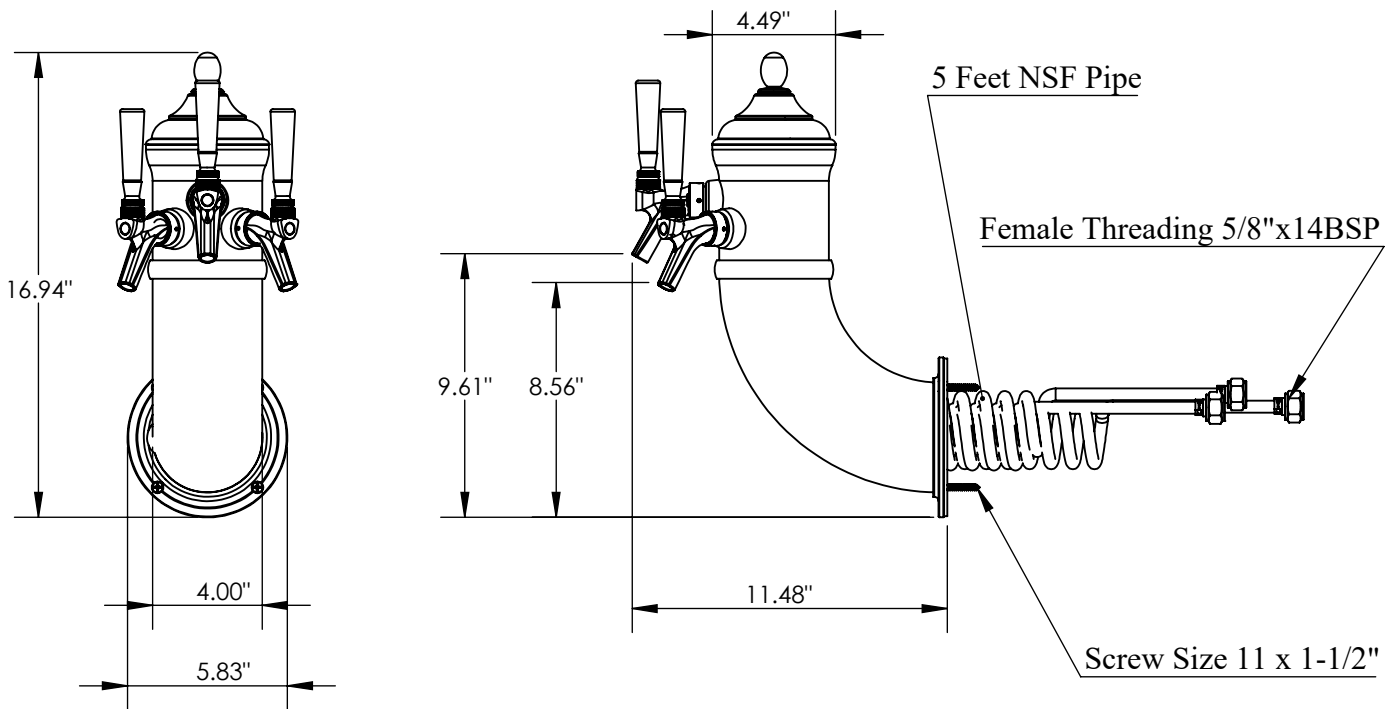

- Made of High Quality Stainless Steel for Durability & Reliability
- 5' NSF Approved PVC Clear Tube
- Modern Look with SS Polished Finish
- Take Your Pouring To Bold New Heights

C1202

SS Polished

Specifications :-

Part Number	Faucets	Finish	Cooling System
C1201	2	SS Polished	Air Cooled
C1204	2	Vibrant Gold Finish	Air Cooled

Product Dimensions:-

Revision # 1 - -

Copyright © 2017 Krome Dispense. All Rights Reserved

US & Canada :- +1-678 666 2001