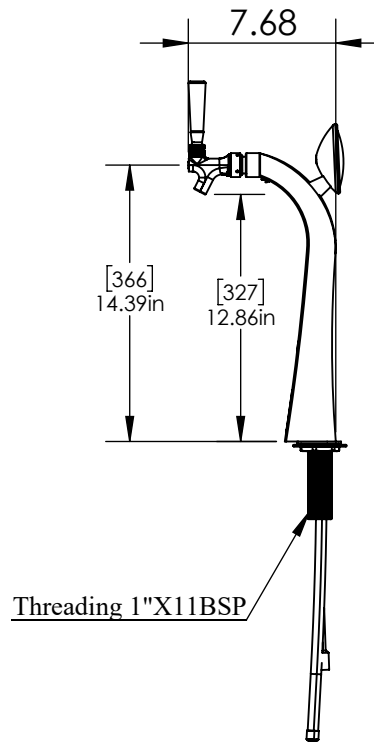

## Specifications:-

Part No	Faucet	Finish	Cooling System
C1243	1	Polished Chrome	Glycol Recirculation Loop
C1245	1	Vibrant Gold Finish	Glycol Recirculation Loop
C1247	1	Polished Chrome	Air Cooled
C1249	1	Vibrant Gold Finish	Air Cooled

## Product Dimensions:-

Front View

Side view