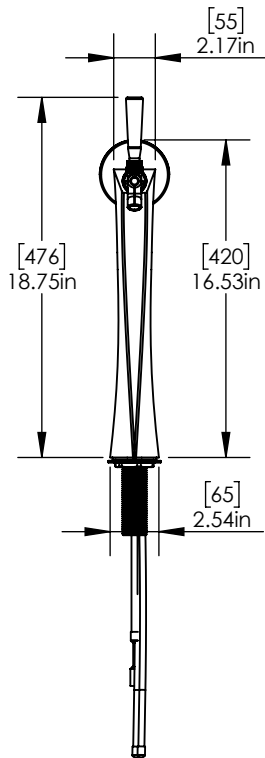

## Specifications:-

Part No	Faucet	Finish	Cooling System
C1243	1	Polished Chrome	Glycol Recirculation Loop
C1245	1	Vibrant Gold Finish	Glycol Recirculation Loop
C1247	1	Polished Chrome	Air Cooled
C1249	1	Vibrant Gold Finish	Air Cooled

## Product Dimensions:-

Front View

Side view