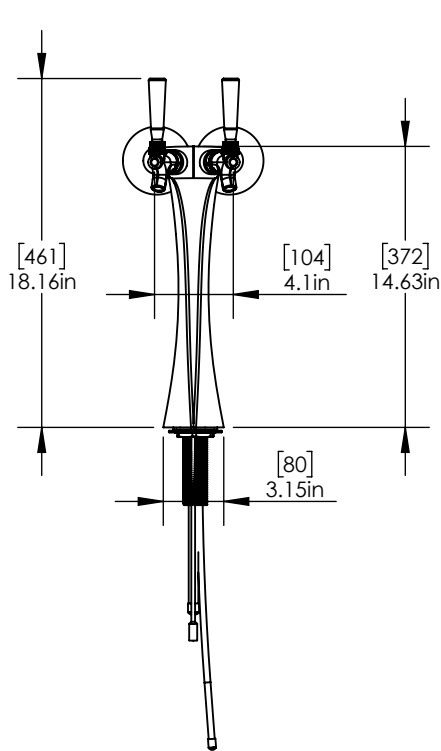

C1246

PVD Gold

Copyright © 2017 Krome Dispense. All Rights Reserved. Revision # 1 - -

Specifications:-

Part No	Faucets	Finish	Cooling System
C1246	2	Vibrant Gold Finish	Glycol Recirculation Loop
C1244	2	Polished Chrome	Glycol Recirculation Loop
C1248	2	Polished Chrome	Air Cooled
C1250	2	Vibrant Gold Finish	Air Cooled

Product Dimensions:-

Front View

Side View