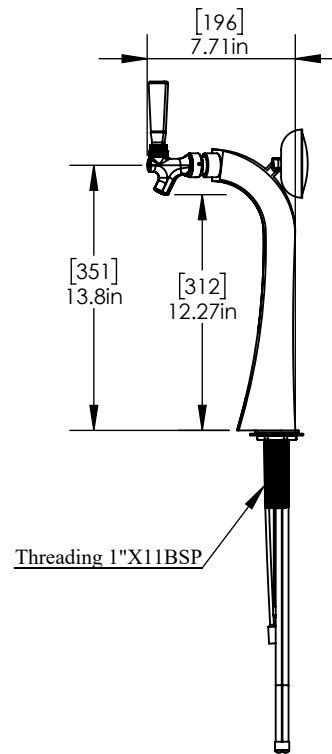

C1246

PVD Gold

Copyright © 2017 Krome Dispense. All Rights Reserved. Revision # 1 - -

Specifications:-

Part No	Faucets	Finish	Cooling System
C1246	2	Vibrant Gold Finish	Glycol Recirculation Loop
C1244	2	Polished Chrome	Glycol Recirculation Loop
C1248	2	Polished Chrome	Air Cooled
C1250	2	Vibrant Gold Finish	Air Cooled

Product Dimensions:-

Front View

Side View