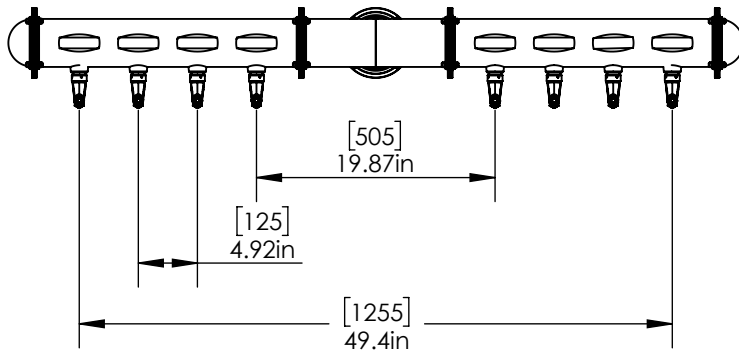

- Color Coded Food Safe Tubings
- Modern Look with SS Polished
- Take your pouring to bold new heights
- Precision Flow Control Taps Included
- 220 V Transformer included

C1258

SS Polished

## Specification:-

Part No	Faucets	Finish	Cooling System
C1258	8	SS Polished	Air Cooled

## Product Dimensions:-

Top View

Front View

Side View

US & Canada :- +1-678 666 2001

Asia:- +91-9814203010

Krome Dispense reserves the right to make revisions to product specifications without any notice

For most updated specification sheet , go to [www.kromedispense.com](http://www.kromedispense.com)