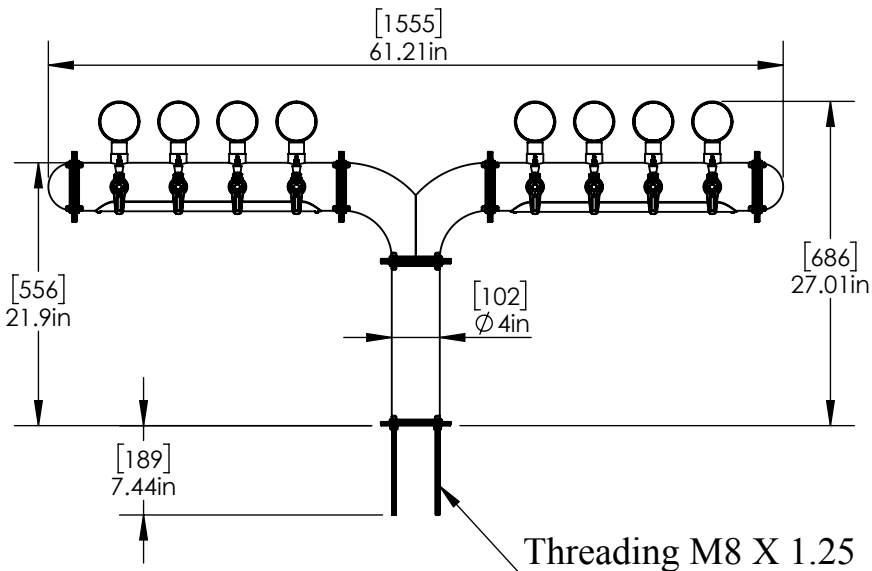

- Color Coded Food Safe Tubings
- Modern Look with SS Polished
- Take your pouring to bold new heights
- Precision Flow Control Taps Included
- 220 V Transformer included

C1258

SS Polished

## Specification:-

Part No	Faucets	Finish	Cooling System
C1258	8	SS Polished	Air Cooled

## Product Dimensions:-

Top View

Front View

Side View

US & Canada :- +1-678 666 2001

Asia:- +91-9814203010

Krome Dispense reserves the right to make revisions to product specifications without any notice

For most updated specification sheet , go to [www.kromedispense.com](http://www.kromedispense.com)