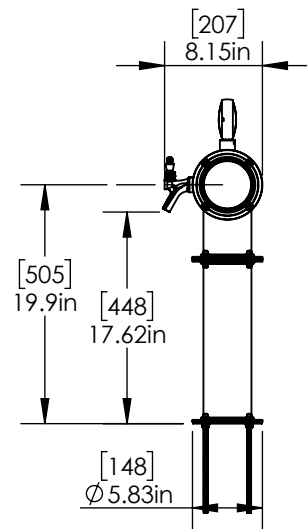

## Specification:-

Part No	Faucets	Finish	Cooling System
C1258	8	SS Polished	Air Cooled

## Product Dimensions:-

Top View

Front View

Side View

US & Canada :- +1-678 666 2001

Asia:- +91-9814203010

Krome Dispense reserves the right to make revisions to product specifications without any notice

For most updated specification sheet , go to [www.kromedispense.com](http://www.kromedispense.com)