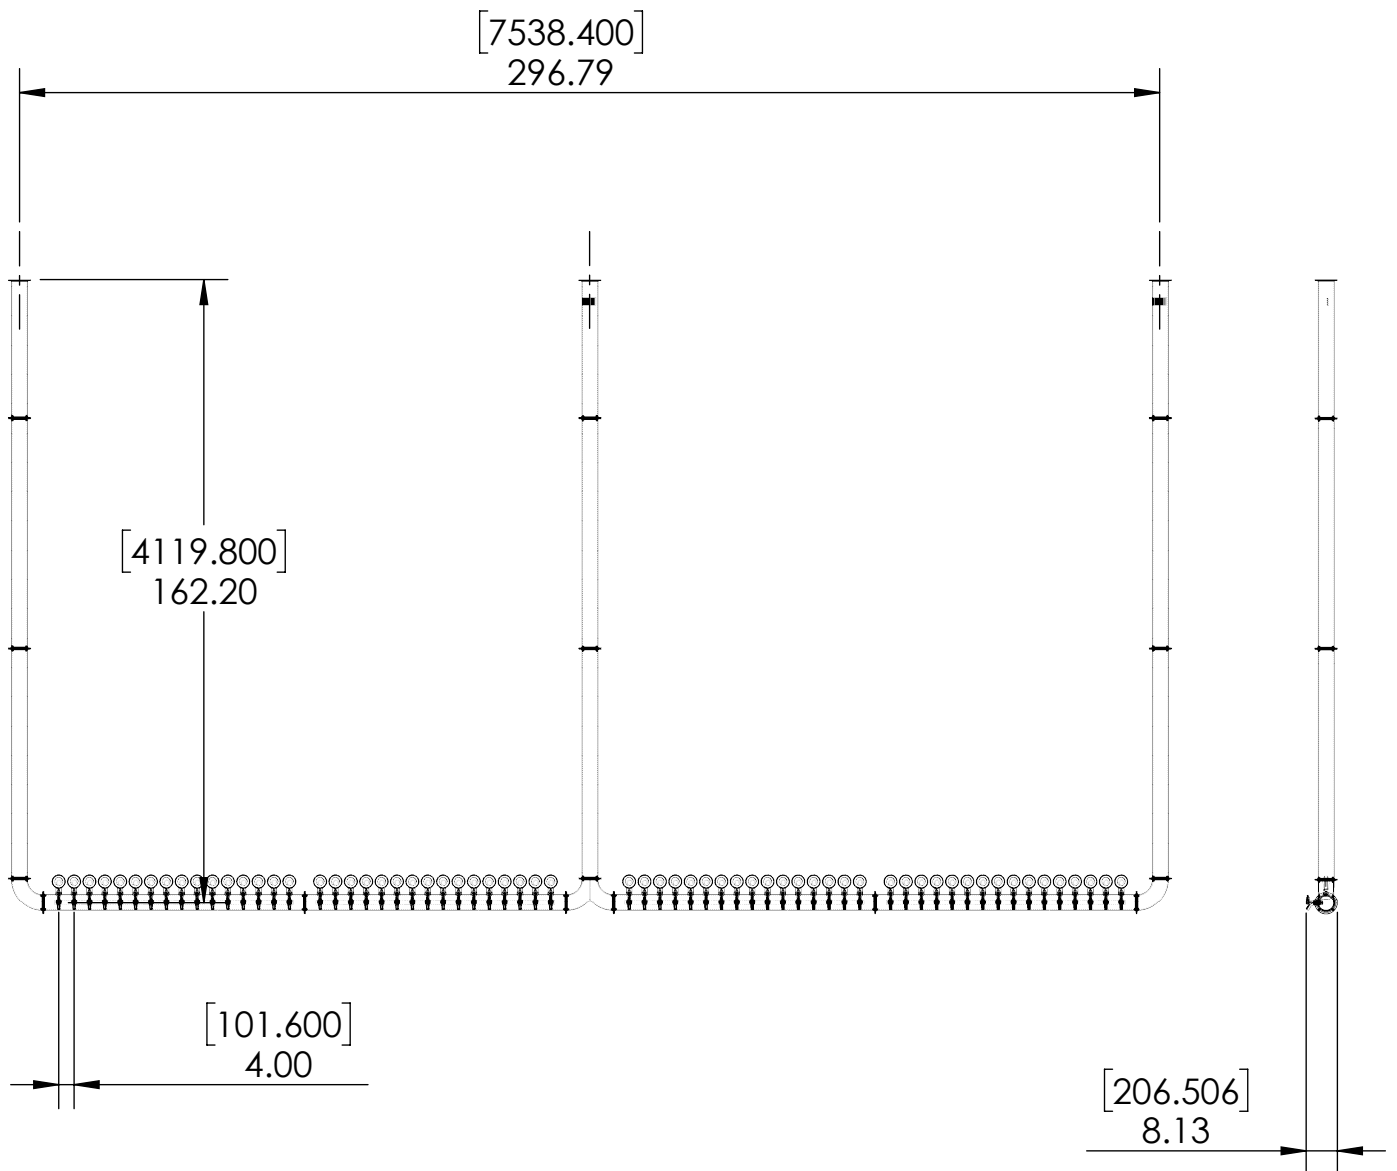

- Made of High Quality Stainless Steel for Durability & Reliability
- 100% Stainless Steel Contact with Beer to Serve Better Tasting
- Modern Look with Brushed Stainless Finish
- Take your pouring to bold new heights

C1264

SS Polished

Options Available

Part No	No. of Faucets	Finish	Cooling System
C1264	64	SS Polished	Glyco Cold Technology
C1265	64	Brushed Stainless	Glyco Cold Technology

Product Dimensions:-

Revision # 1 -