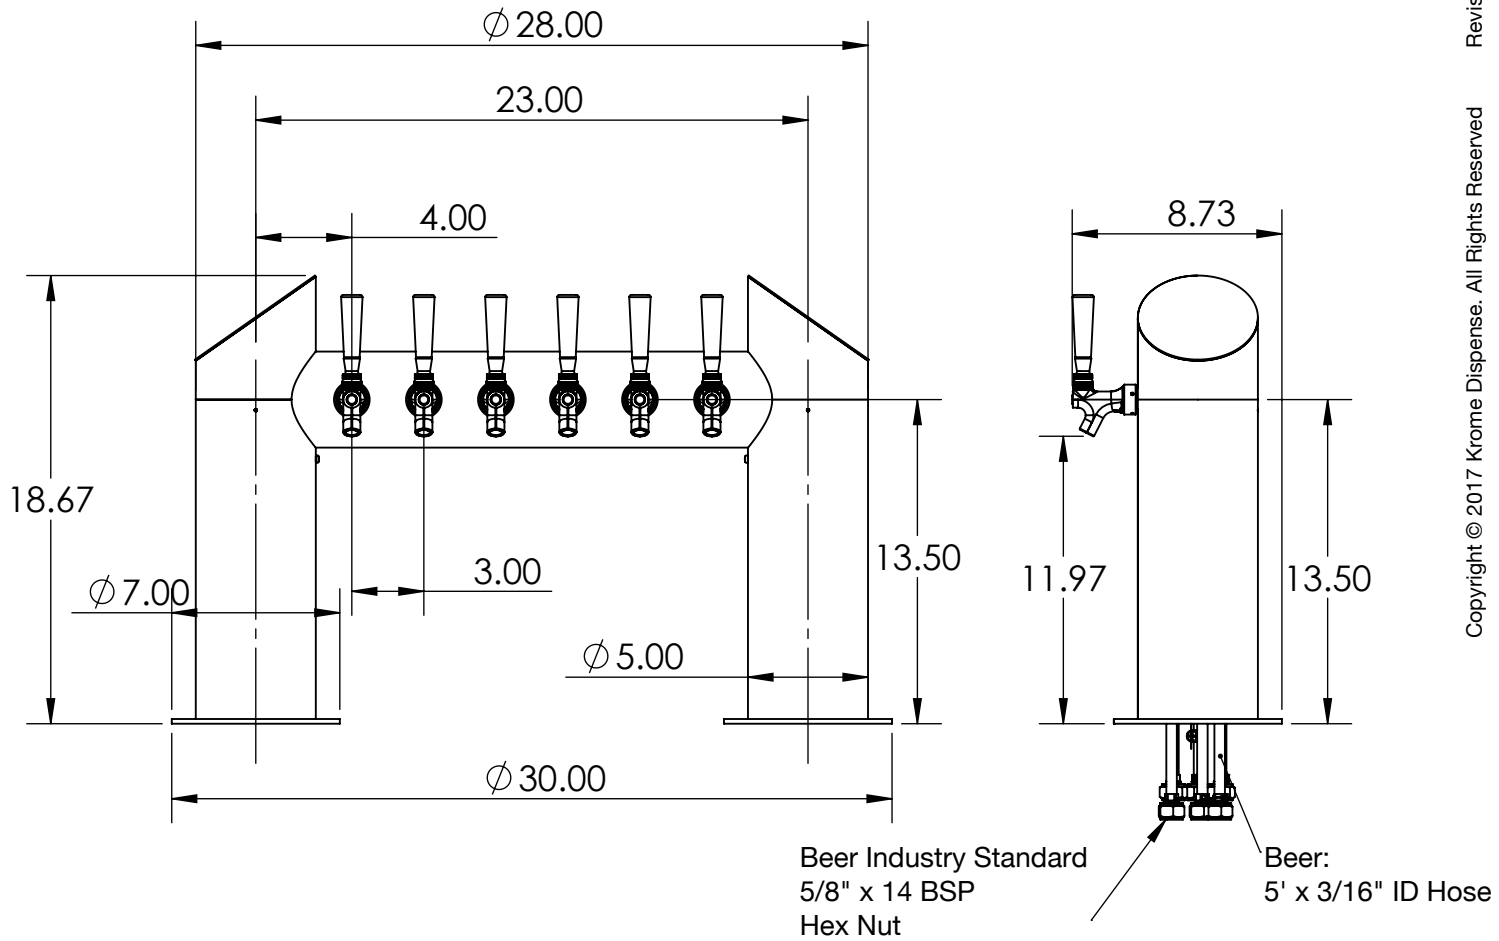

Specification

Part No	No. of Faucets	Finish	Cooling System
C1404	6	SS Polished	Air Cooled

Product Dimensions:-

Revision # 1 - -
Copyright © 2017 Krome Dispense. All Rights Reserved

US & Canada :- +1-678 666 2001

Asia:- +91-9814203010

Krome Dispense reserves the right to make revisions to product specifications without any notice

For most updated specification sheet , go to www.kromedispense.com