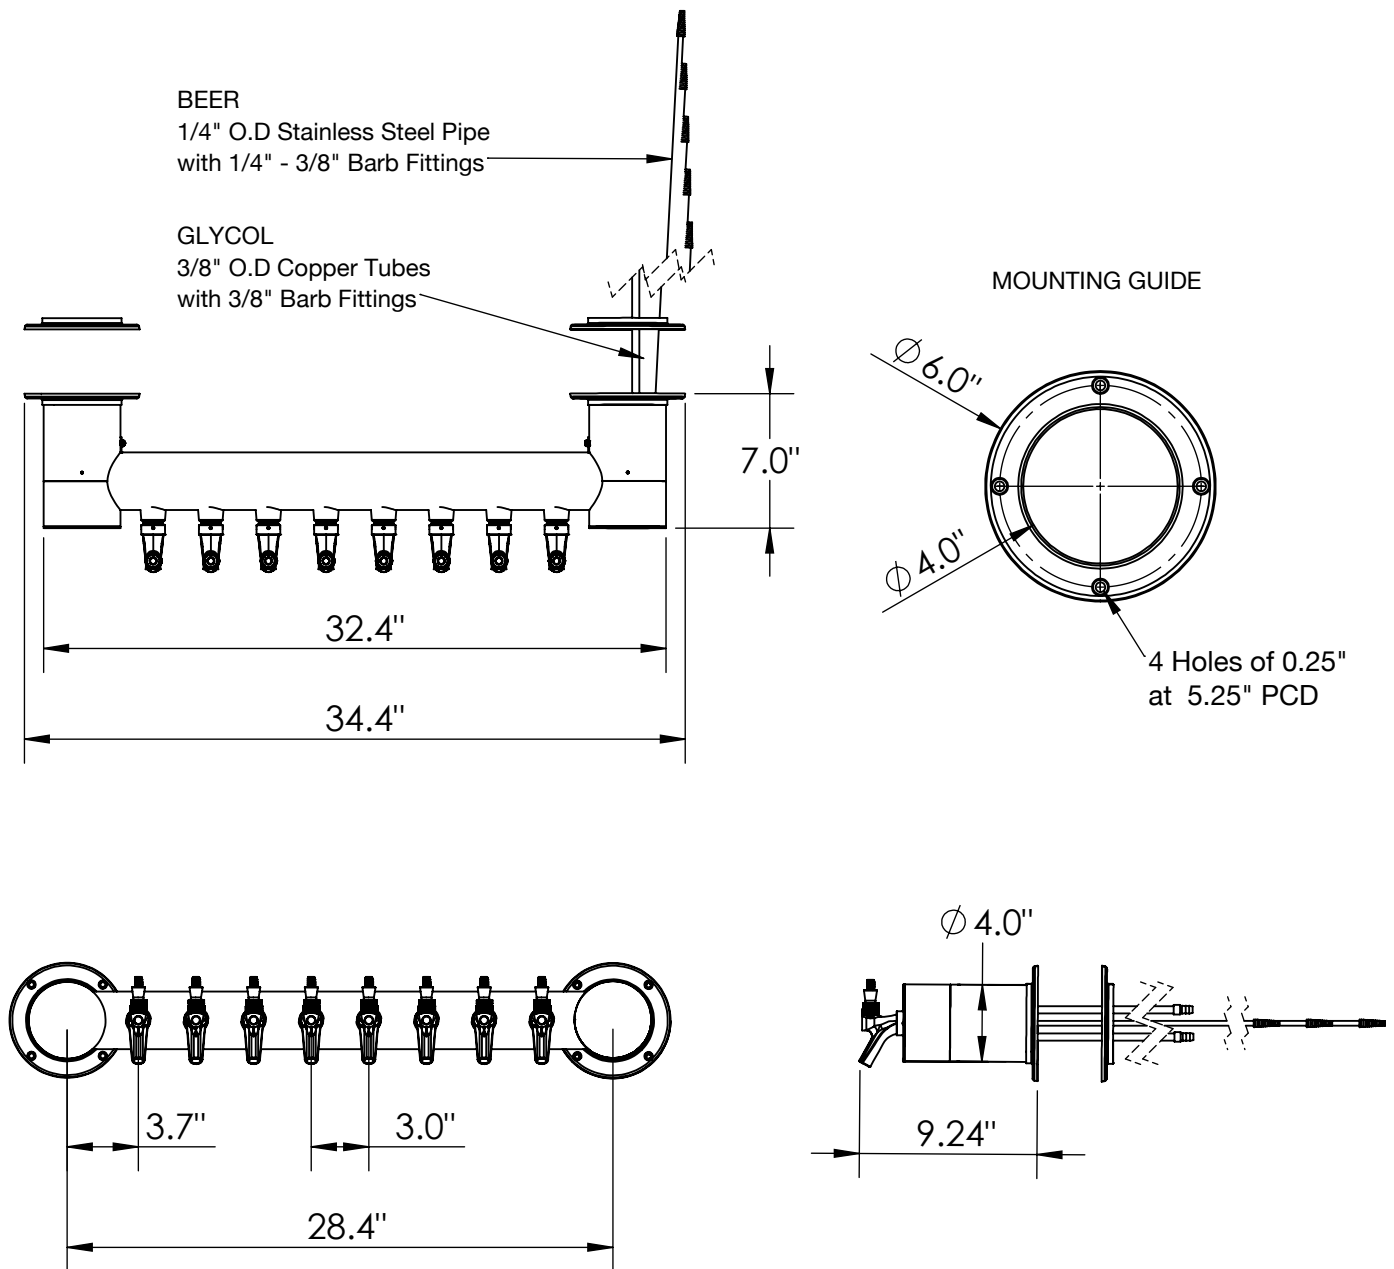

Specifications:-

Part No	Faucets	Finish	Cooling System
C1426	8	SS Polished	Glyco Cold Technology
C1425	6	SS Polished	Glyco Cold Technology
C1427	10	SS Polished	Glyco Cold Technology
C1428	12	SS Polished	Glyco Cold Technology
C1429	14	SS Polished	Glyco Cold Technology
C1430	16	SS Polished	Glyco Cold Technology

Product Dimensions:-

Revision # 1 - -
Copyright © 2017 Krome Dispense. All Rights Reserved

US & Canada :- +1-678 666 2001

Asia:- +91-9814203010

Krome Dispense reserves the right to make revisions to product specifications without any notice

For most updated specification sheet , go to www.kromedispense.com