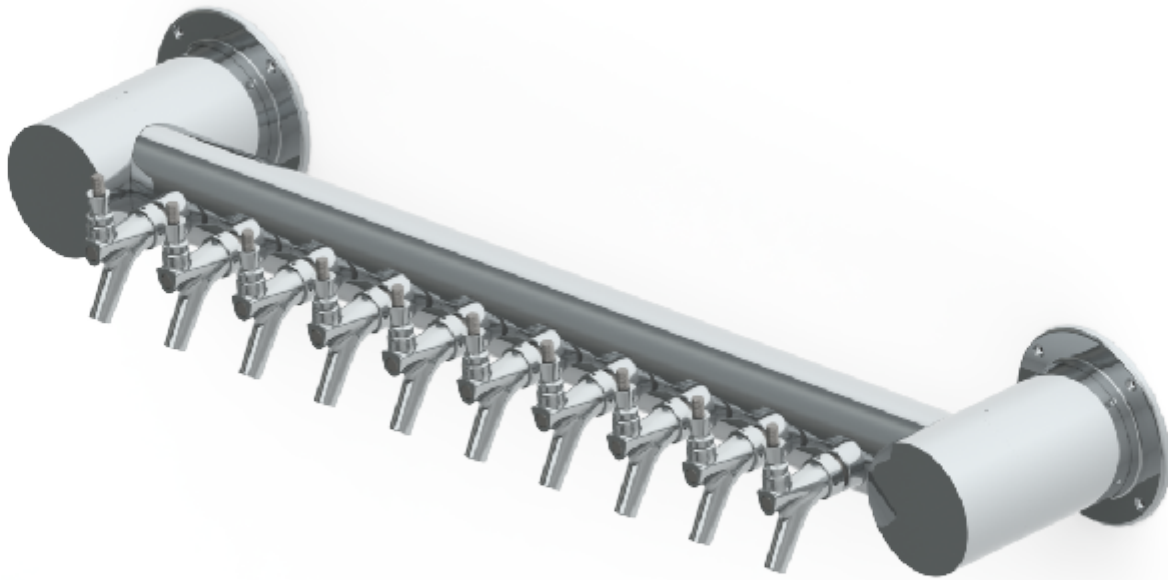

- Made of High-Quality Stainless Steel for Durability & Reliability
- 100% Stainless Steel Contact with Beer to Serve Better Tasting
- Modern Look with SS Polished Finish
- Take your pouring to bold new heights

C1427

SS Polished

## Specifications:-

Part No	Faucets	Finish	Cooling System
C1427	10	SS Polished	Glyco Cold Technology
C1425	6	SS Polished	Glyco Cold Technology
C1426	8	SS Polished	Glyco Cold Technology
C1428	12	SS Polished	Glyco Cold Technology
C1429	14	SS Polished	Glyco Cold Technology
C1430	16	SS Polished	Glyco Cold Technology