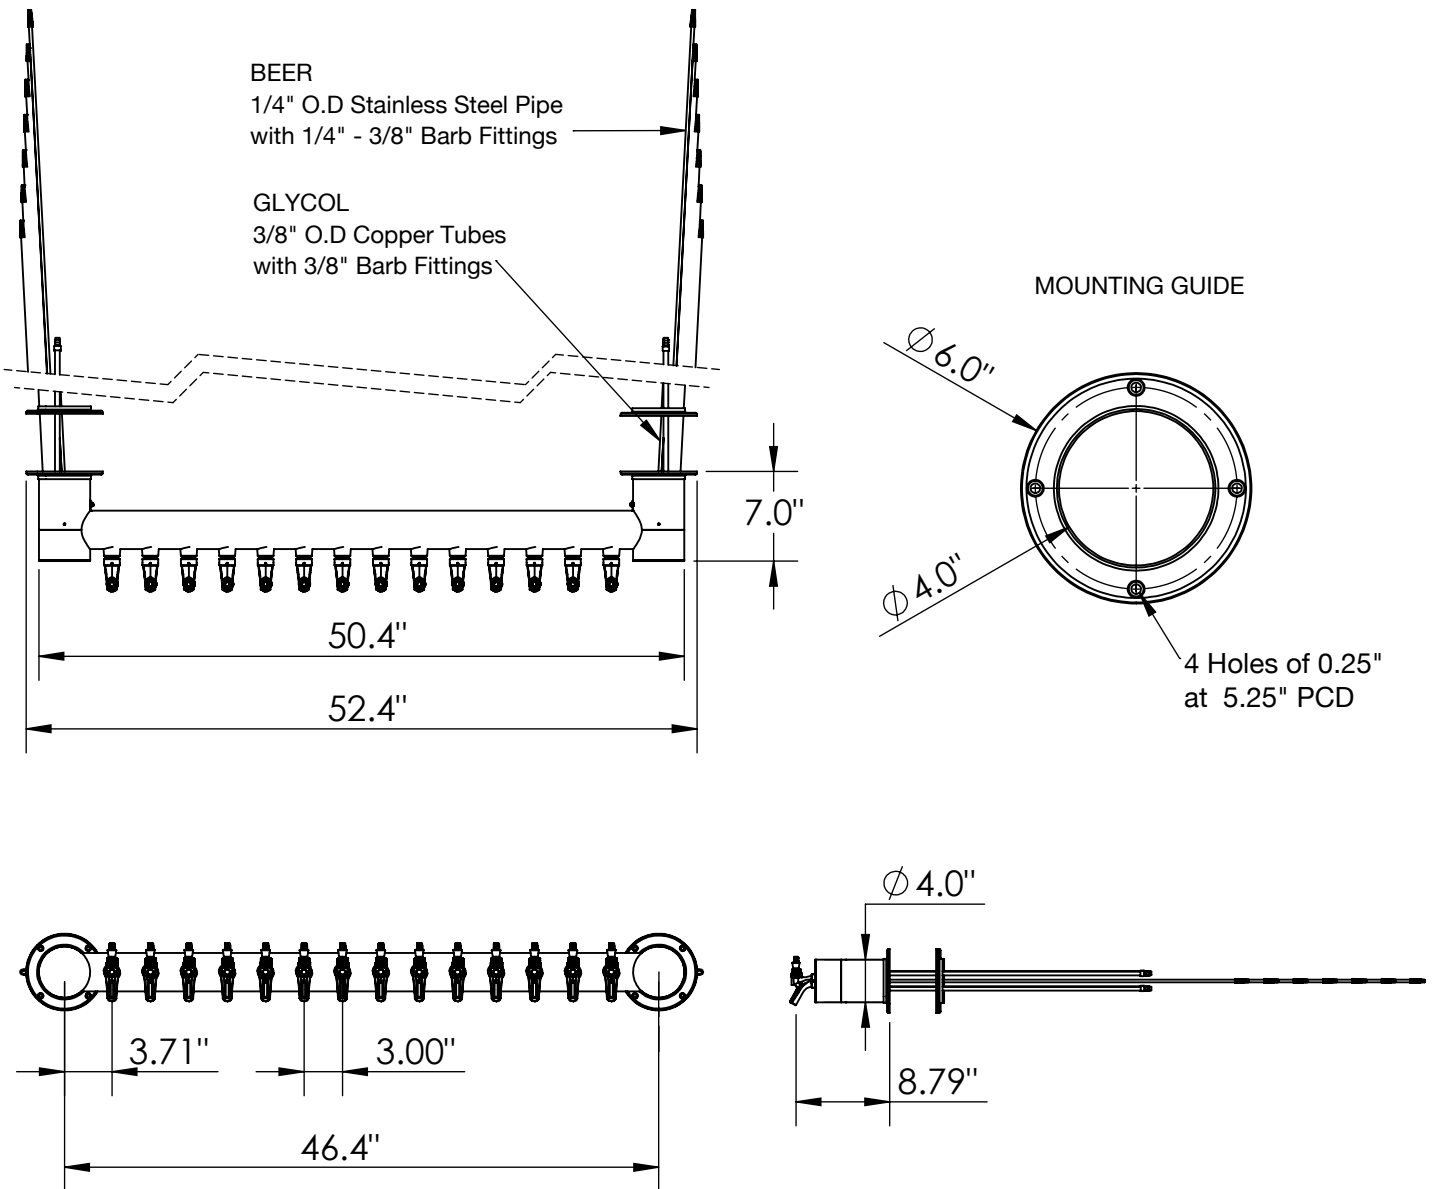

Specifications:-

Part No	Faucets	Finish	Cooling System
C1429	14	SS Polished	Glyco Cold Technology
C1425	6	SS Polished	Glyco Cold Technology
C1426	8	SS Polished	Glyco Cold Technology
C1427	10	SS Polished	Glyco Cold Technology
C1428	12	SS Polished	Glyco Cold Technology
C1430	16	SS Polished	Glyco Cold Technology

Product Dimensions:-

Revision # 1 - -
Copyright © 2017 Krome Dispense. All Rights Reserved

US & Canada :- +1-678 666 2001

Asia:- +91-9814203010

Krome Dispense reserves the right to make revisions to product specifications without any notice

For most updated specification sheet , go to www.kromedispense.com