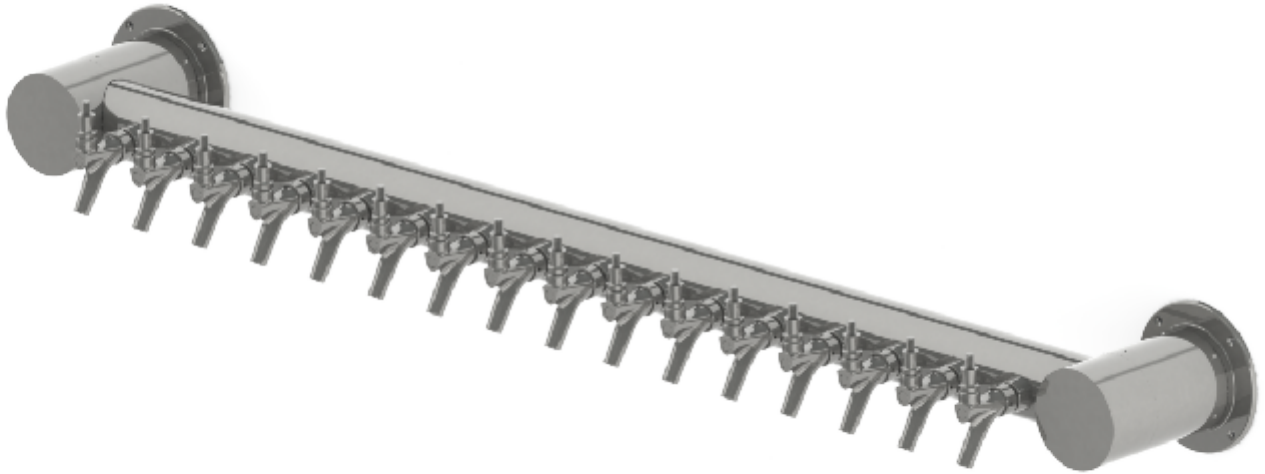

- Made of High-Quality Stainless Steel for Durability & Reliability
- 100% Stainless Steel Contact with Beer to Serve Better Tasting
- Modern Look with SS Polished Finish
- Take your pouring to bold new heights

C1430

SS Polished

Revision # 1 - -
Copyright © 2017 Krome Dispense. All Rights Reserved

Specifications:-

Part No	Faucets	Finish	Cooling System
C1430	16	SS Polished	Glyco Cold Technology
C1425	6	SS Polished	Glyco Cold Technology
C1426	8	SS Polished	Glyco Cold Technology
C1427	10	SS Polished	Glyco Cold Technology
C1428	12	SS Polished	Glyco Cold Technology
C1429	14	SS Polished	Glyco Cold Technology