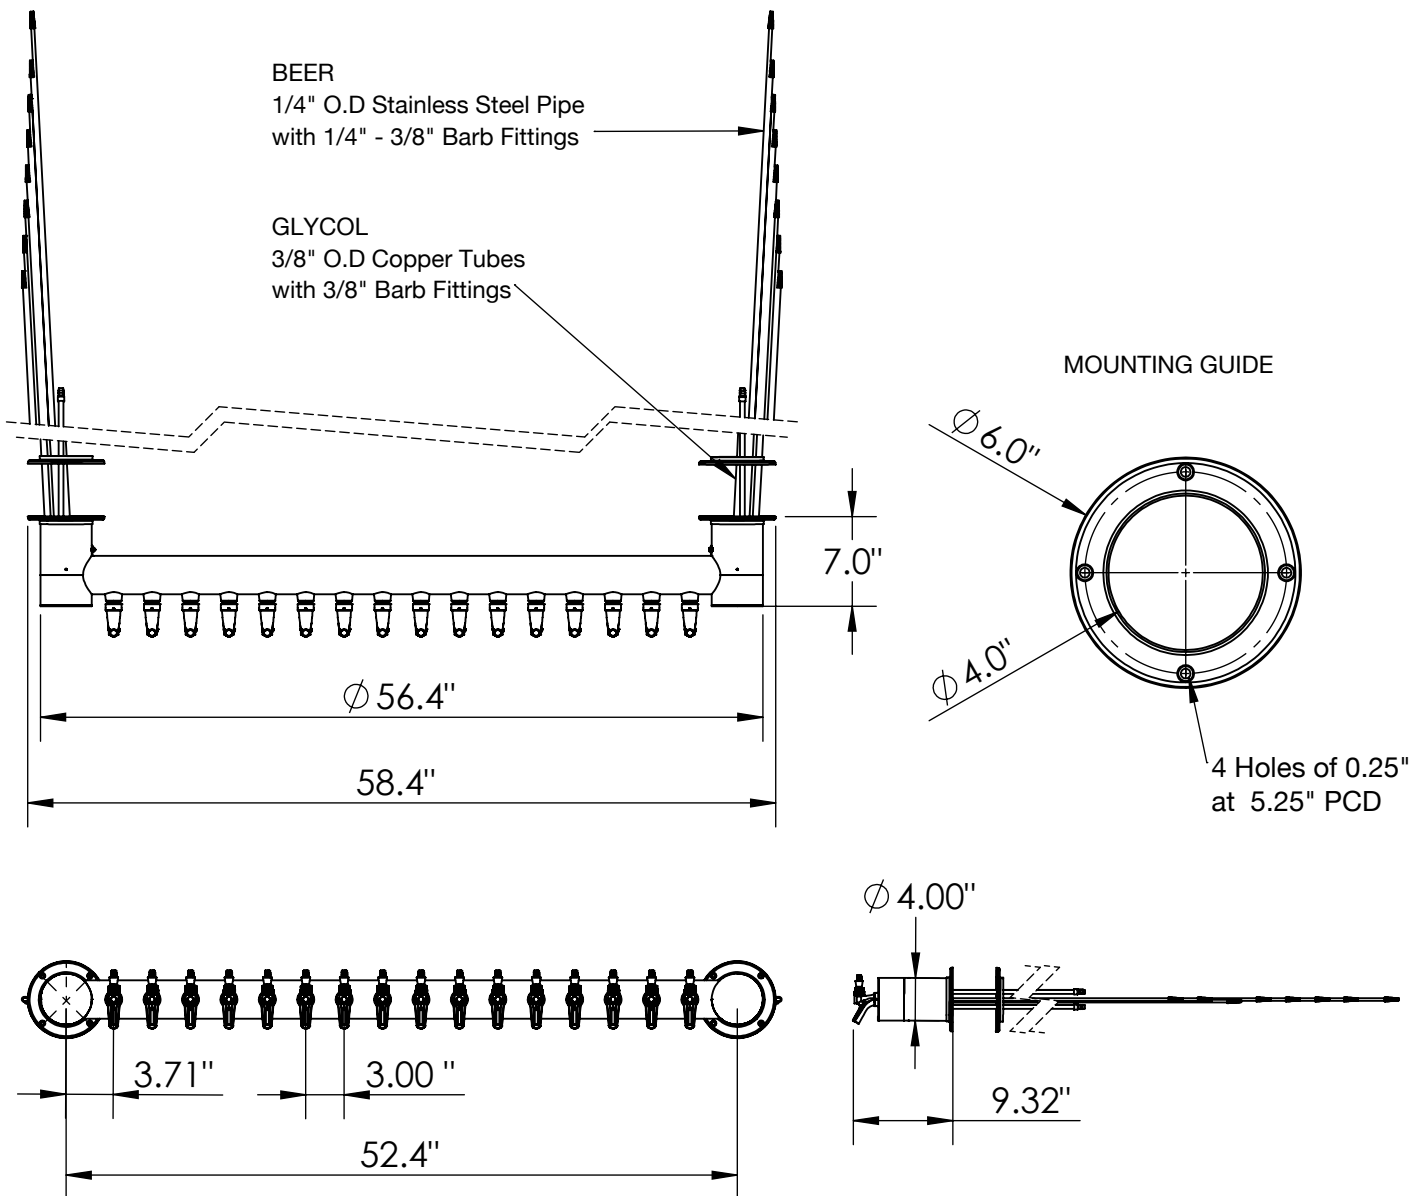

Specifications:-

Part No	Faucets	Finish	Cooling System
C1430	16	SS Polished	Glyco Cold Technology
C1425	6	SS Polished	Glyco Cold Technology
C1426	8	SS Polished	Glyco Cold Technology
C1427	10	SS Polished	Glyco Cold Technology
C1428	12	SS Polished	Glyco Cold Technology
C1429	14	SS Polished	Glyco Cold Technology

Product Dimensions:-

Revision # 1 - -
Copyright © 2017 Krome Dispense. All Rights Reserved

US & Canada :- +1-678 666 2001

Asia:- +91-9814203010

Krome Dispense reserves the right to make revisions to product specifications without any notice

For most updated specification sheet , go to www.kromedispense.com