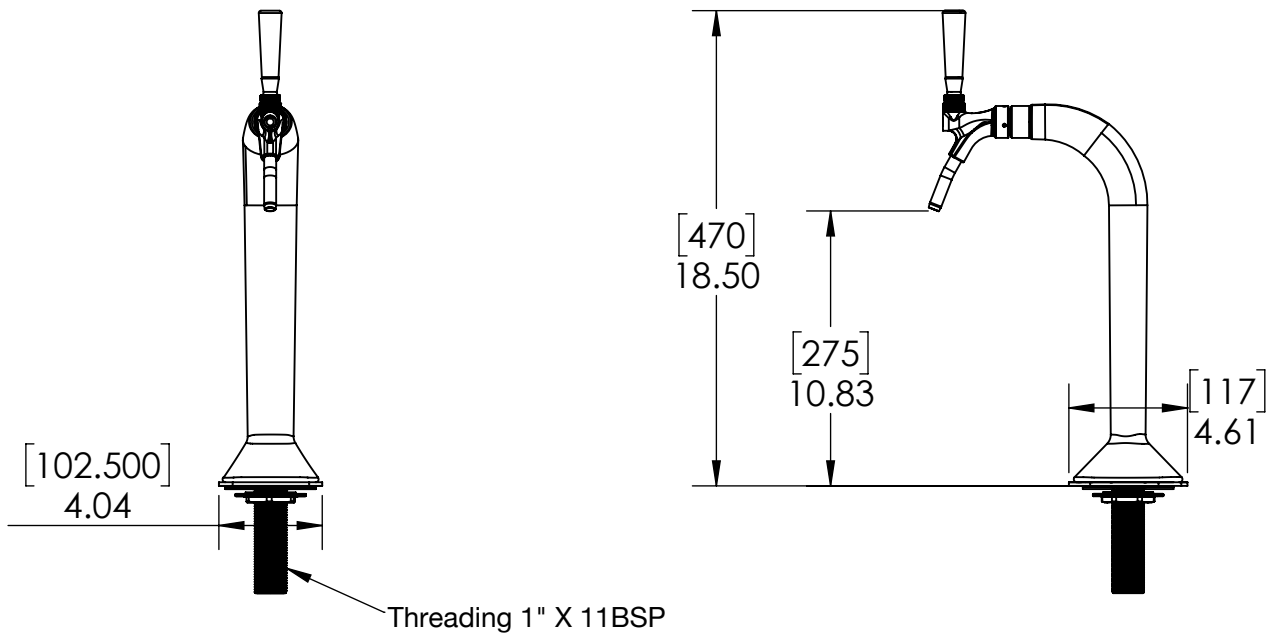

- Made of High Quality Stainless Steel for Durability & Reliability
- 5' NSF Approved PVC Clear Tube
- Modern Look with Chrome Finish
- Take Your Pouring To Bold New Heights

C1431

Chrome Plated

Copyright © 2017 Krome Dispense. All Rights Reserved. Revision # 1 - -

Specification

Part Number	No. of Faucets	Finish	Cooling System
C1431	1	Chrome Plated Brass	Air Cooled

Product Dimensions:-

Revision # 1 - -

Copyright © 2017 Krome Dispense. All Rights Reserved

US & Canada :- +1-678 666 2001