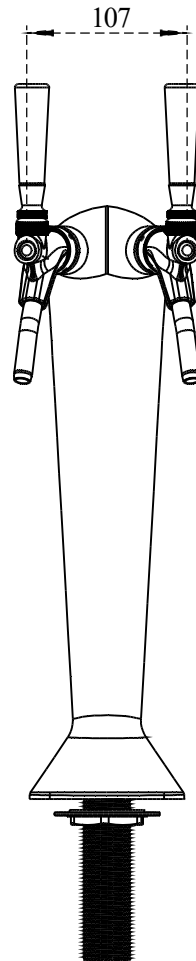

PART NO.-

C1432 Line Drawing

TITLE-

Wine Tower Single Faucet- Snake Line Drawing

Threading 1" X 11 BSP

show hidden items

Note:- Information provided for reference only.

All Dimensions are in mm