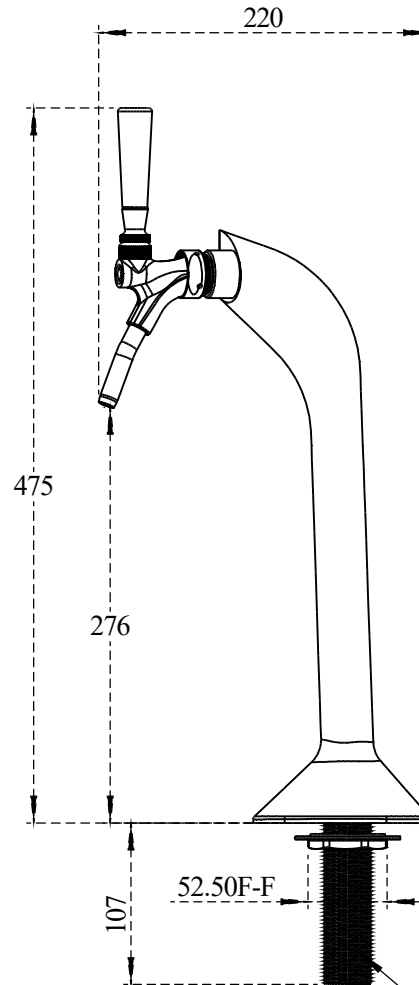

PART NO.-

C1432 Line Drawing

TITLE-

Wine Tower Single Faucet- Snake Line Drawing

Threading 1" X 11 BSP

show hidden items

Note:- Information provided for reference only.

All Dimensions are in mm