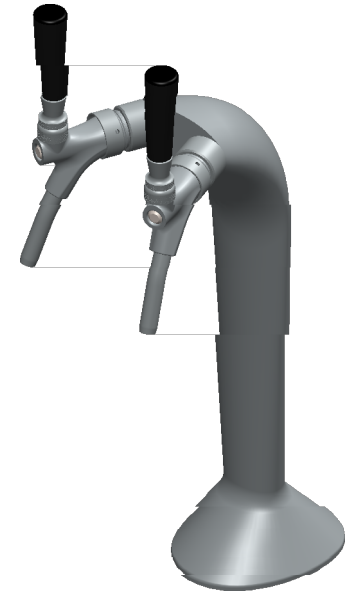

PART NO.-

C1432 Line Drawing

TITLE-

Wine Tower Single Faucet- Snake Line Drawing

Threading 1" X 11 BSP

show hidden items

Note:- Information provided for reference only.

All Dimensions are in mm