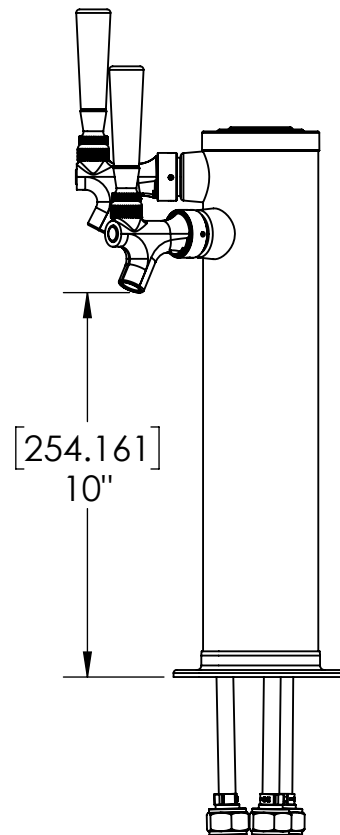

- Made of High Quality Stainless Steel for Durability & Reliability
- 5' NSF Approved PVC Clear Tube
- Modern Look with SS Polished Finish
- Take Your Pouring To Bold New Heights

C1508

SS Polished

Specification

Part Number	No. of Faucets	Finish	Cooling System	Beverage Contact
C508	3	SS Polished	Air Cooled	-
C502	3	Vibrant Gold Finish	Air Cooled	-
C275	3	SS Polished	Air Cooled	100% SS Contact

Product Dimensions:-