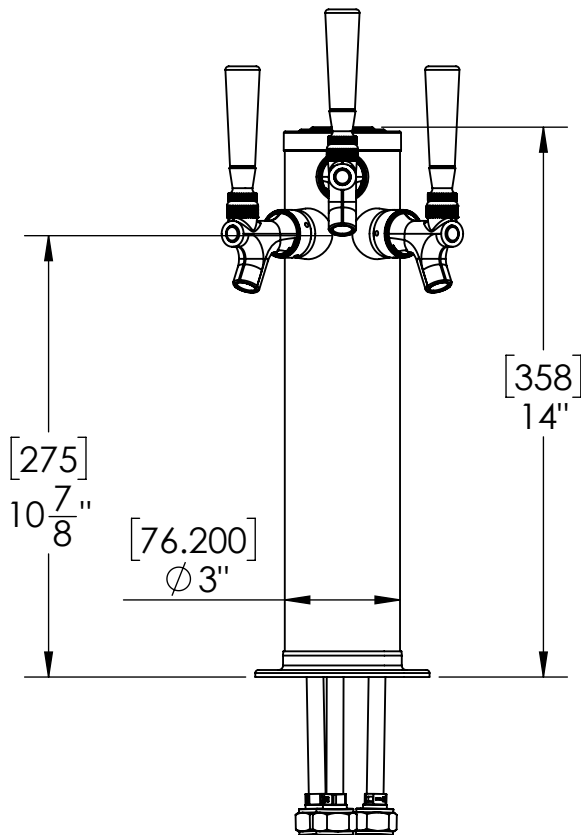

- Made of High Quality Stainless Steel for Durability & Reliability
- 5' NSF Approved PVC Clear Tube
- Modern Look with SS Polished Finish
- Take Your Pouring To Bold New Heights

C1508

SS Polished

Specification

Part Number	No. of Faucets	Finish	Cooling System	Beverage Contact
C508	3	SS Polished	Air Cooled	-
C502	3	Vibrant Gold Finish	Air Cooled	-
C275	3	SS Polished	Air Cooled	100% SS Contact

Product Dimensions:-