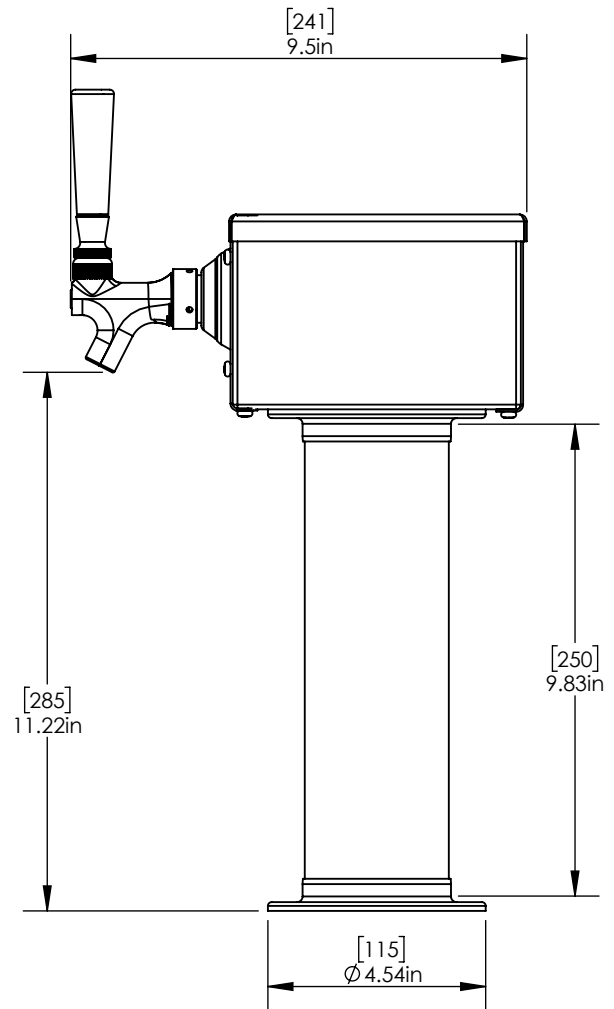

Specifications:-

Part No	Faucets	Finish	Cooling System
C1510	4 w/ 100% SS Contact	SS Polished	Air Cooled
C510	4	SS Polished	Air Cooled
C957	4	Brushed Stainless	Glycol Recirculation Loop
C1017	4	Brushed Stainless	Air Cooled

Product Dimensions:-

Revision # 1 - -
Copyright © 2017 Krome Dispense. All Rights Reserved

US & Canada :- +1-678 666 2001

Asia:- +91-9814203010

Krome Dispense reserves the right to make revisions to product specifications without any notice

For most updated specification sheet , go to www.kromedispense.com