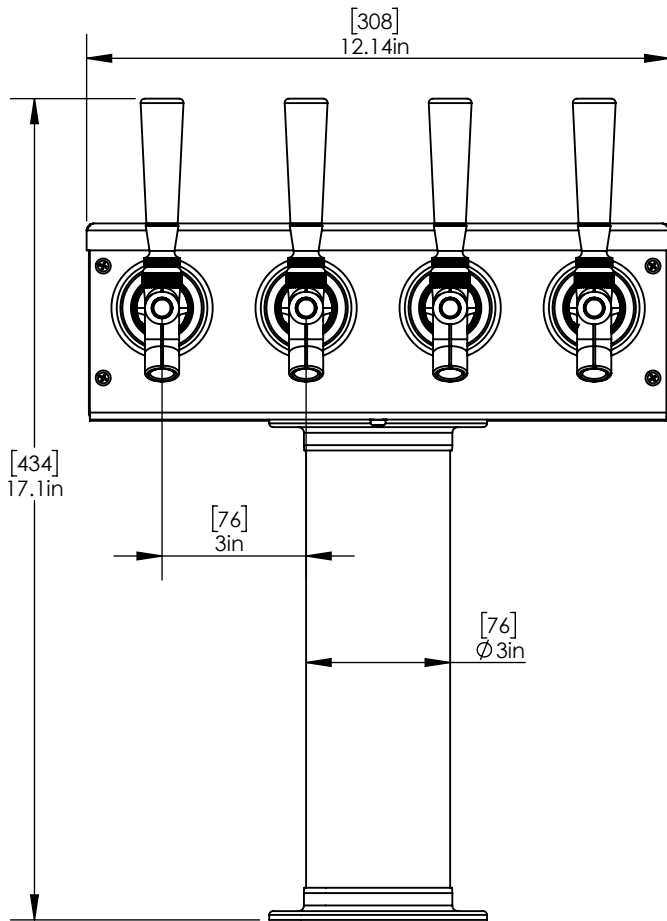

Specifications:-

Part No	Faucets	Finish	Cooling System
C1510	4 w/ 100% SS Contact	SS Polished	Air Cooled
C510	4	SS Polished	Air Cooled
C957	4	Brushed Stainless	Glycol Recirculation Loop
C1017	4	Brushed Stainless	Air Cooled

Product Dimensions:-

Revision # 1 - -
Copyright © 2017 Krome Dispense. All Rights Reserved

US & Canada :- +1-678 666 2001

Asia:- +91-9814203010

Krome Dispense reserves the right to make revisions to product specifications without any notice

For most updated specification sheet , go to www.kromedispense.com