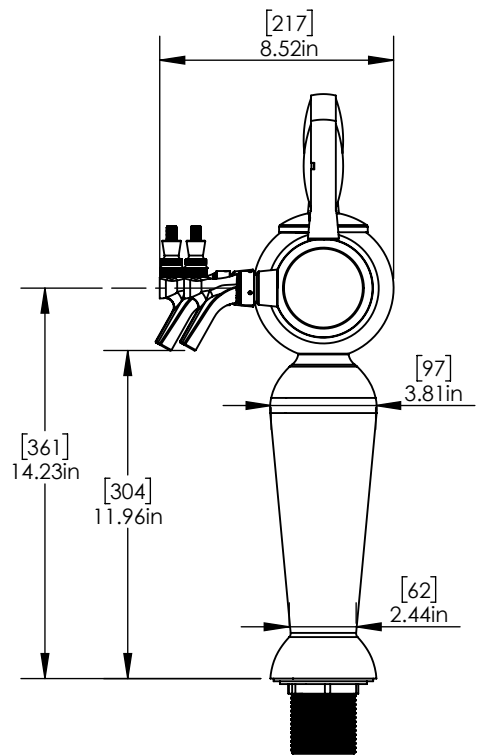

C1524

Polished Chrome

Specifications:-

Part No	Faucets	Finish	Cooling System	Illumination
C1524	3	Polished Chrome	Glycol Cold Technology	Illuminated
C534	3	Polished Chrome	Glycol Cold Technology	Non Illuminated

Product Dimensions:-

Front View

Side View