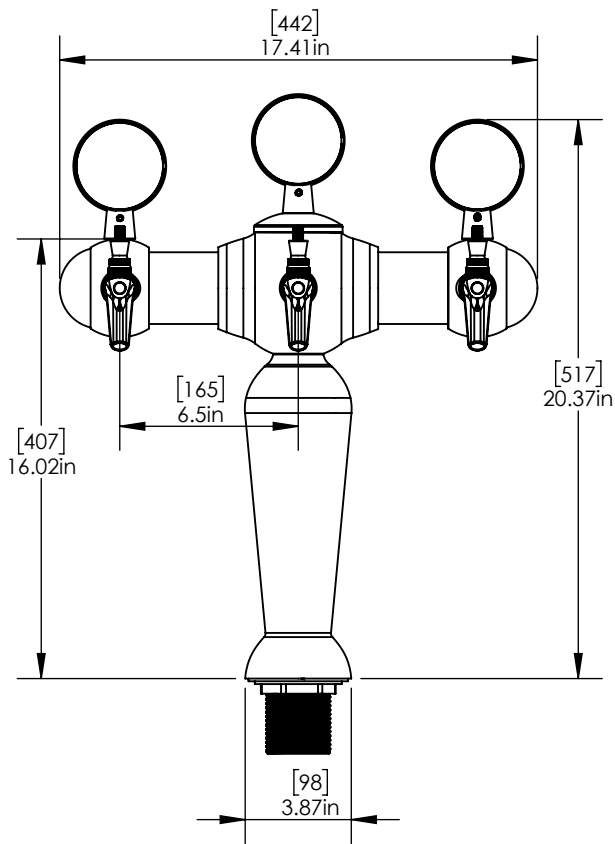

C1524

Polished Chrome

Specifications:-

Part No	Faucets	Finish	Cooling System	Illumination
C1524	3	Polished Chrome	Glycol Cold Technology	Illuminated
C534	3	Polished Chrome	Glycol Cold Technology	Non Illuminated

Product Dimensions:-

Front View

Side View