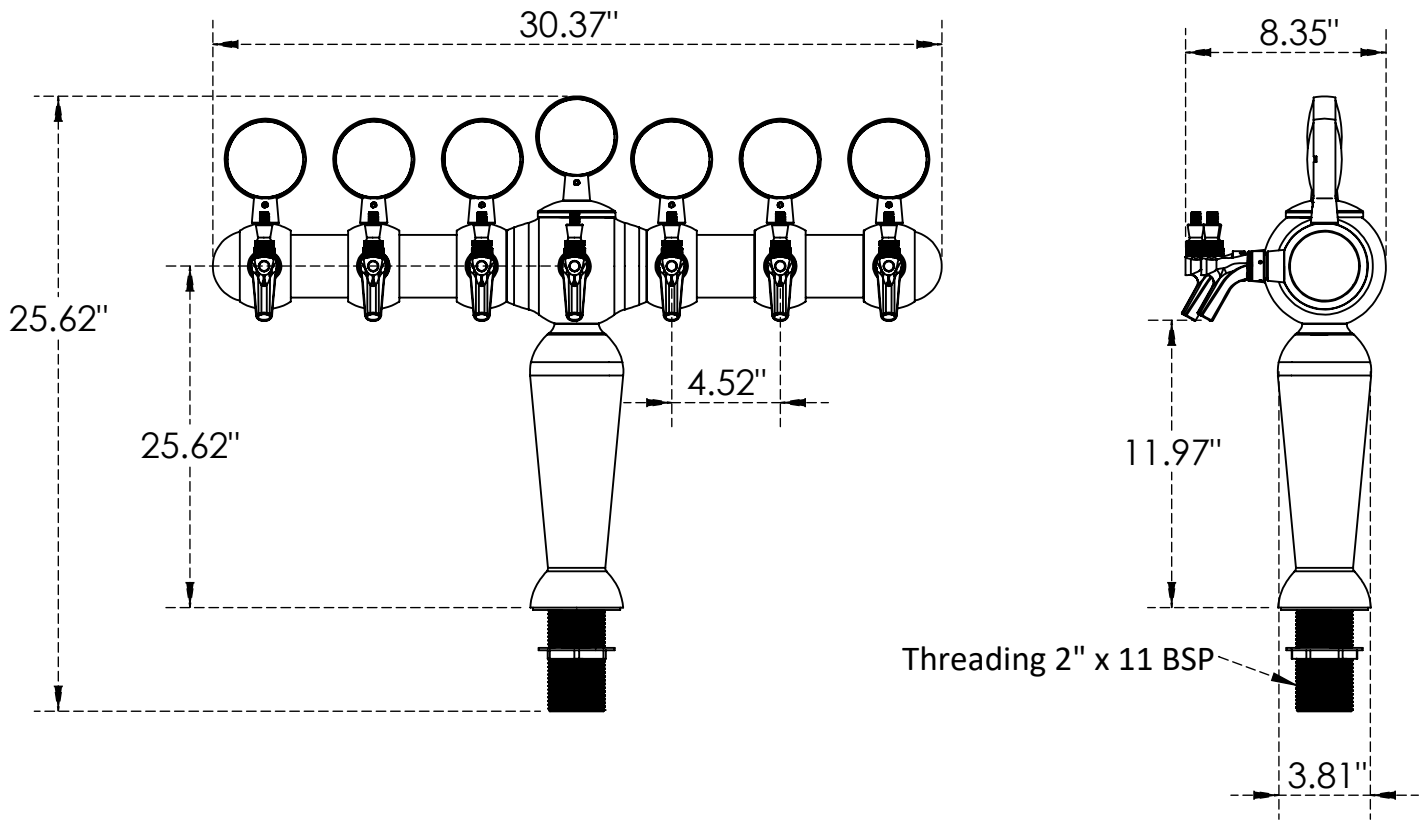

C1528

Plished Chrome

Warranty: Two Year (Limited)

Product Dimensions:-

Options Available

Part No	No. of Faucets	Finish	Cooling System	Illumination
C1528	7	Polished Chrome	Glycol Cold Technology	Illuminated
C1527	7	Polished Chrome	Glycol Cold Technology	Illuminated