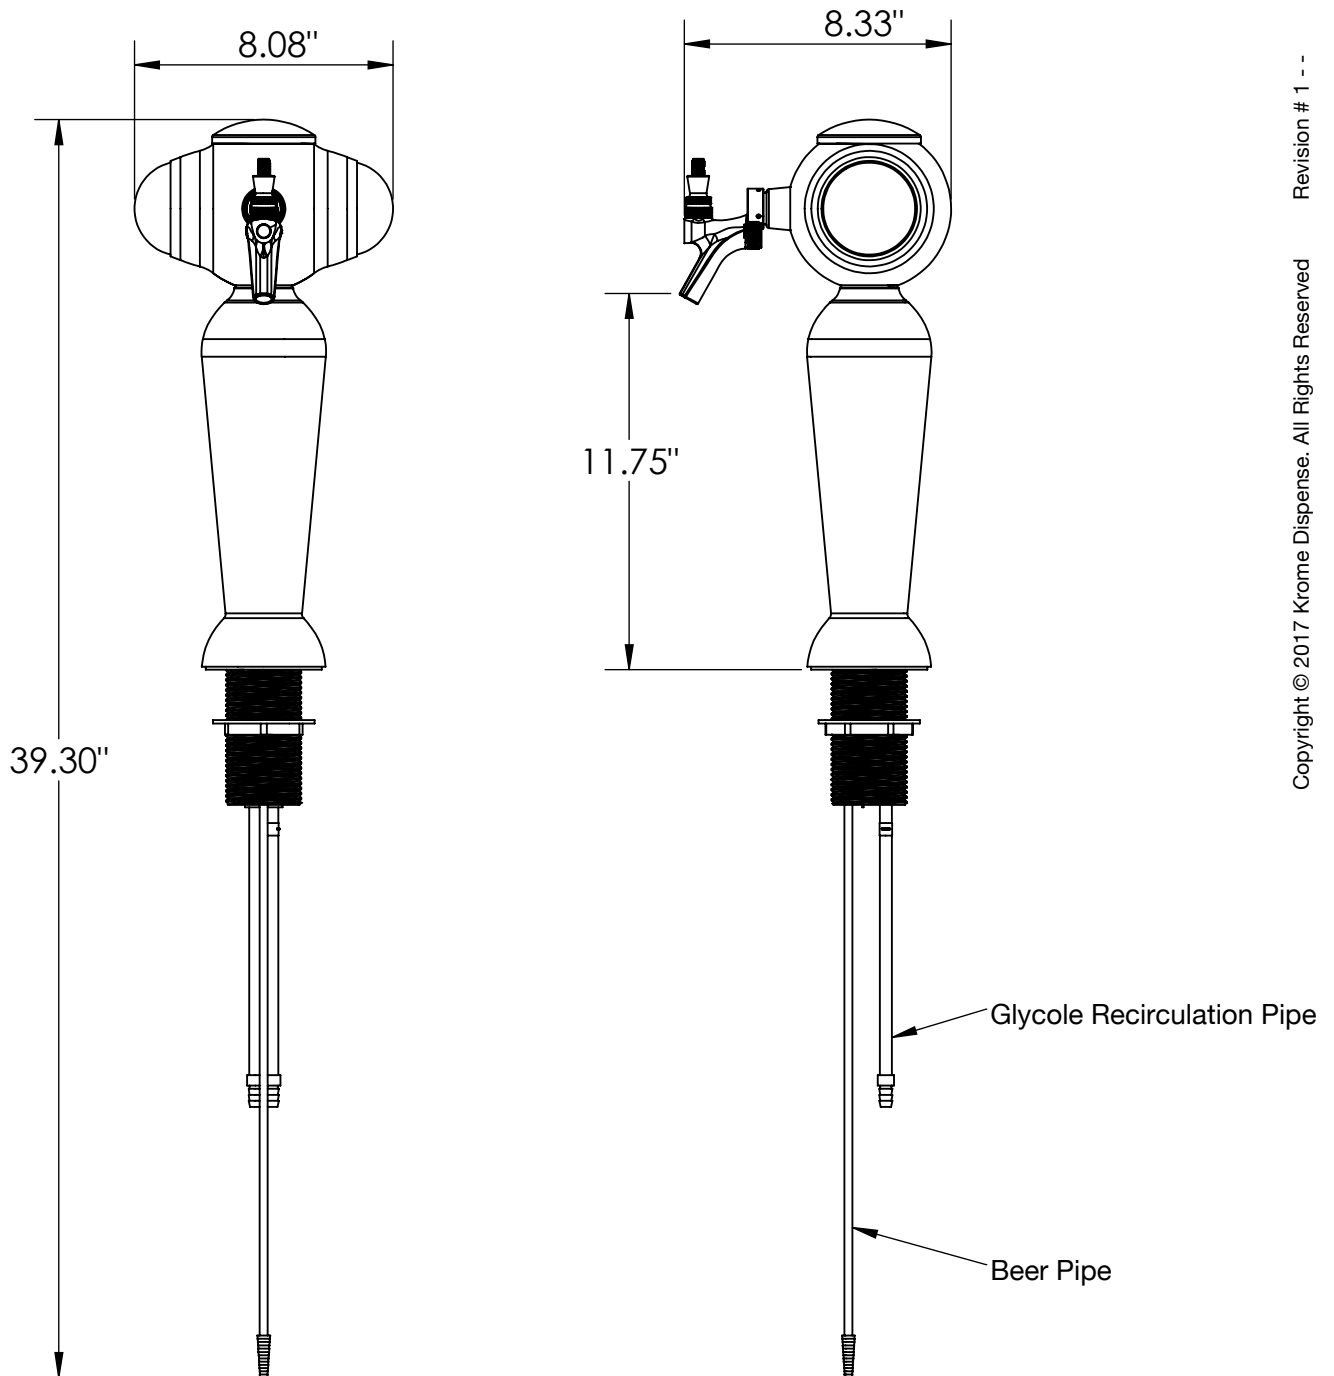

Specifications:-

Part no.	Faucet	Finish	Cooling System
C1531	1	Chrome Plated	Glyco Cold Technology
C531	1	Chrome Plated	Air Cooled

Product Dimensions:-

Copyright © 2017 Krome Dispense. All Rights Reserved Revision # 1 - -

US & Canada :- +1-678 666 2001

Asia:- +91-9814203010

Krome Dispense reserves the right to make revisions to product specifications without any notice

For most updated specification sheet , go to www.kromedispense.com