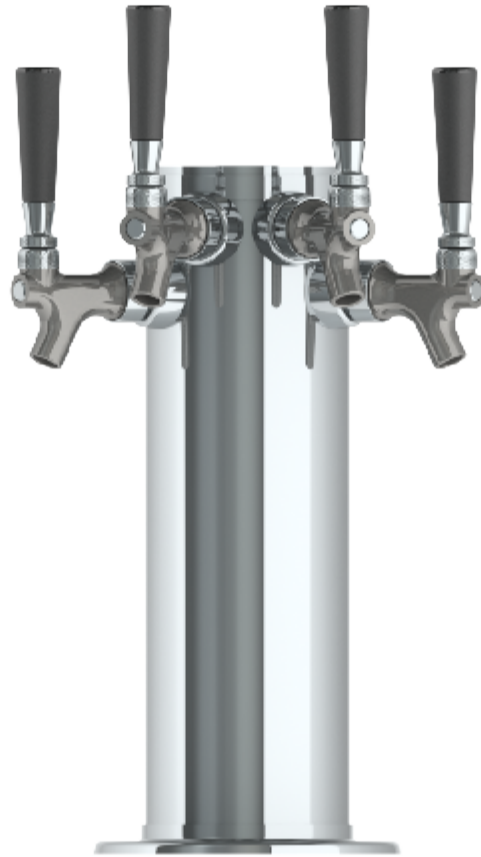

- Made of High Quality Stainless Steel for Durability & Reliability
- 5' NSF Approved PVC Clear Tube
- Modern Look with Vibrant Gold Finish
- Take your pouring to bold new heights

C1542

SS Polished

## Specifications:-

Part No	Faucets	Finish	Cooling System	Beverage Contact	Style
C1542	4	SS Polished	Air Cooled	-	W/o Cover Base
C1069	4 (at 90° each)	SS Polished	Air Cooled	100% SS Contact	With Cover Base
C1590	4	SS Polished	Glyco Cold Technology	-	With Cover Base
C559	4	SS Polished	Air Cooled	100% SS Contact	With Cover Base
C540	4	SS Polished	Air Cooled	-	With Cover Base