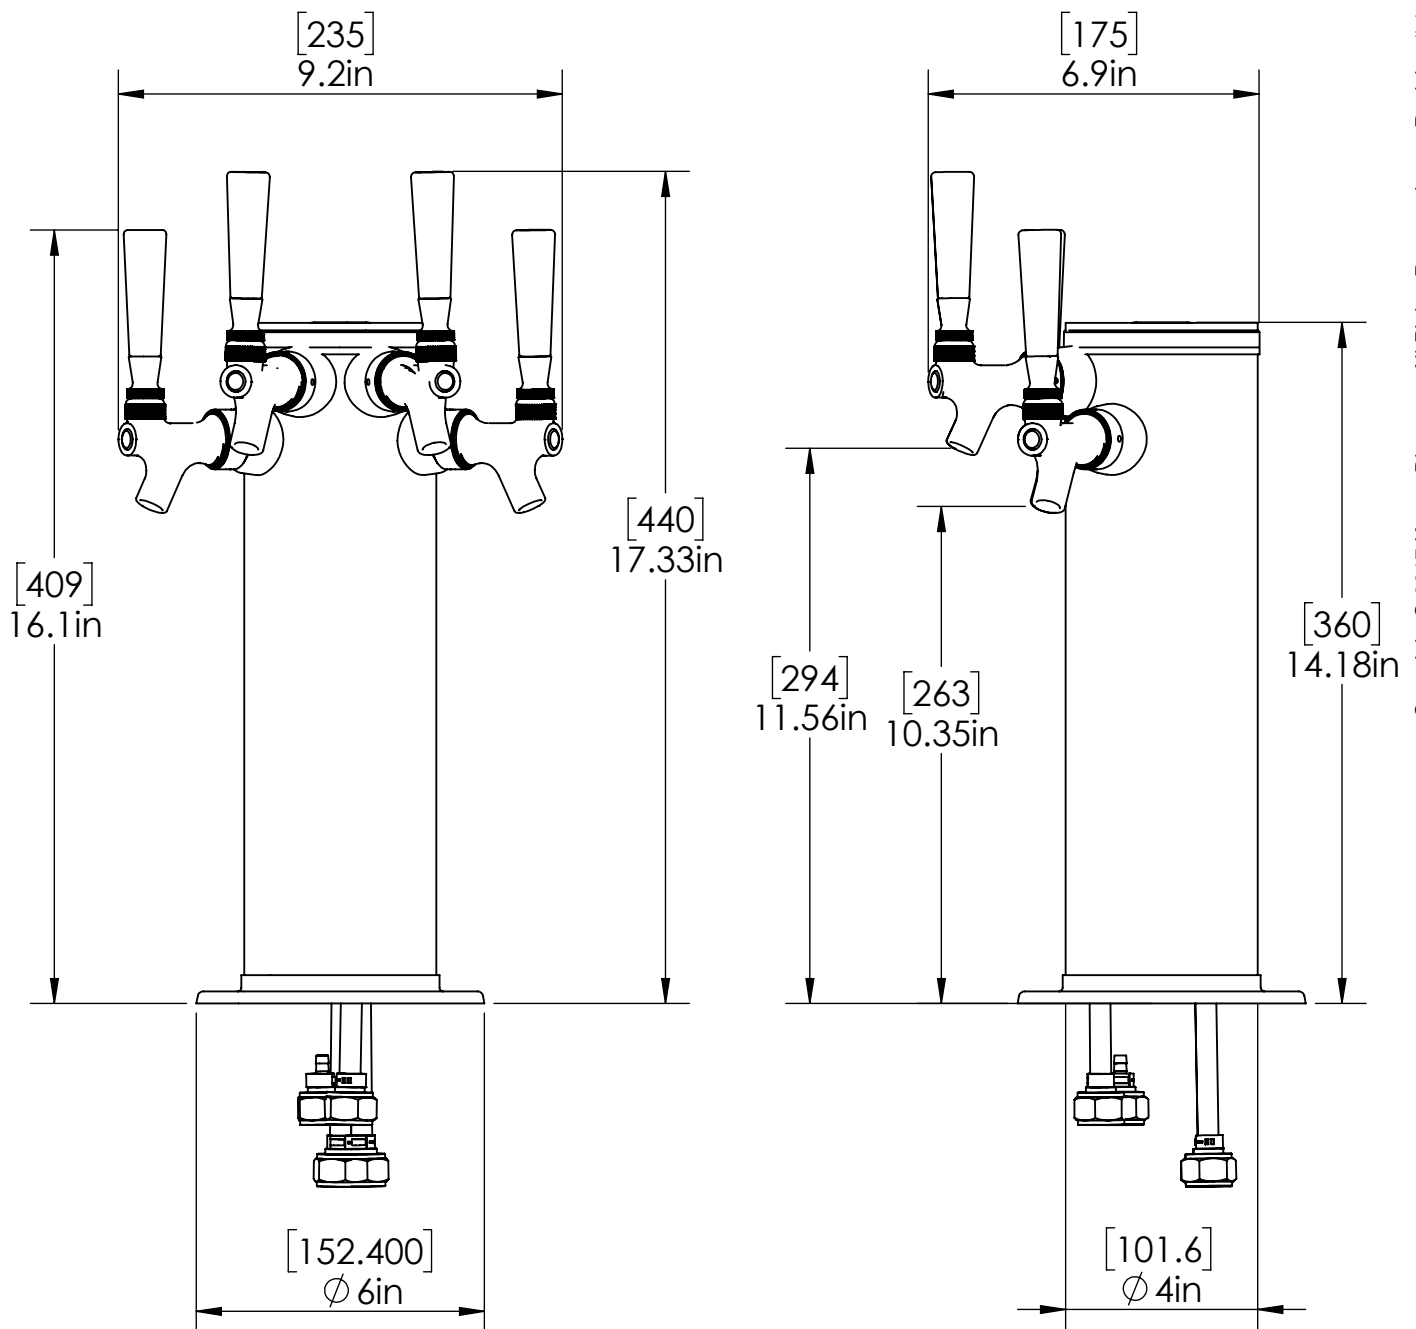

Specifications:-

Part No	Faucets	Finish	Cooling System	Beverage Contact	Style
C1542	4	SS Polished	Air Cooled	-	W/o Cover Base
C1069	4 (at 90° each)	SS Polished	Air Cooled	100% SS Contact	With Cover Base
C1590	4	SS Polished	Glyco Cold Technology	-	With Cover Base
C559	4	SS Polished	Air Cooled	100% SS Contact	With Cover Base
C540	4	SS Polished	Air Cooled	-	With Cover Base

Product Dimensions:-

Revision # 1 - -
Copyright © 2017 Krome Dispense. All Rights Reserved

US & Canada :- +1-678 666 2001

Asia:- +91-9814203010

Krome Dispense reserves the right to make revisions to product specifications without any notice

For most updated specification sheet , go to www.kromedispense.com