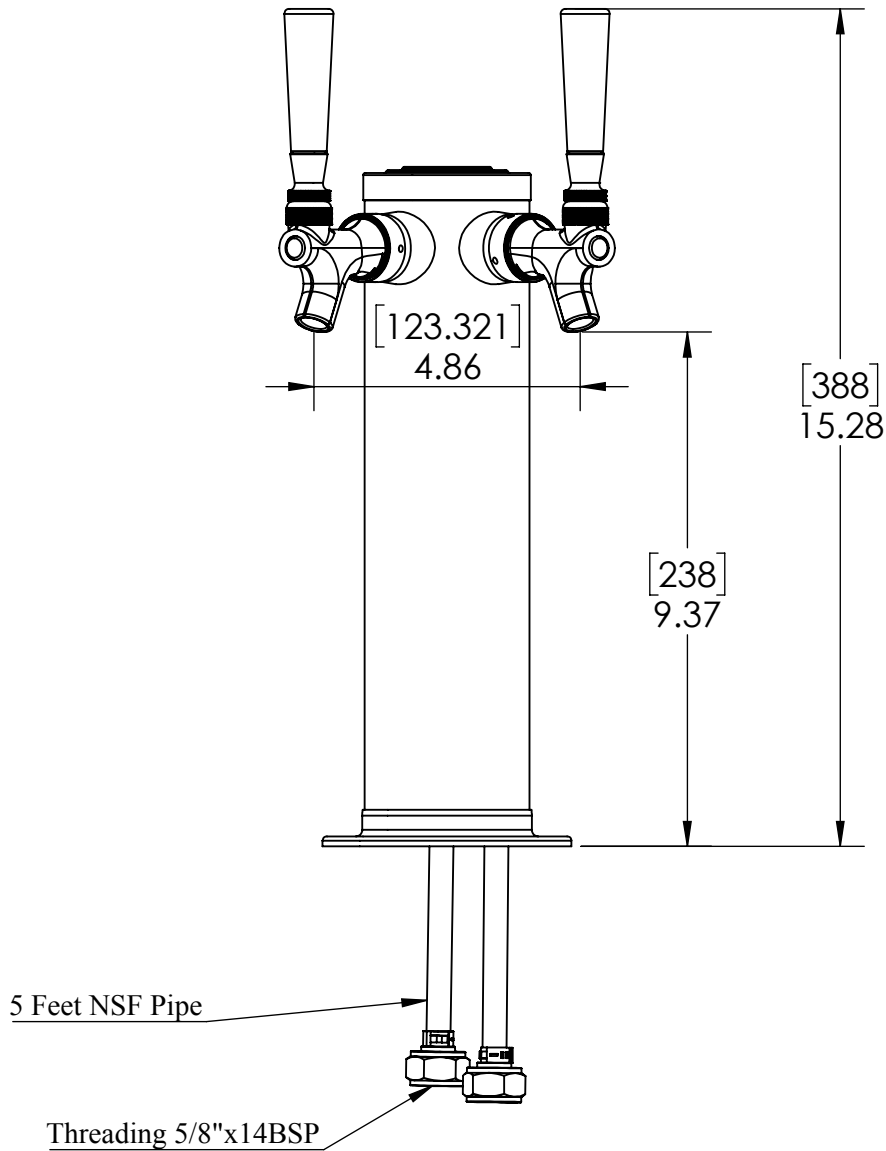

Specification

Part Number	No. of Faucets	Finish	Cooling System	Beverage Contact
C175	2	SS Polished	Air Cooled	-
C176	2	Vibrant Gold Finish	Air Cooled	-
C274	2	SS Polished	Air Cooled	100% SS Contact
C868	2	SS Polished	Glyco Cold Technology	-

Product Dimensions:-

Copyright © 2017 Krome Dispense. All Rights Reserved Revision # 1 - -

US & Canada :- +1-678 666 2001

Asia:- +91-9814203010

Krome Dispense reserves the right to make revisions to product specifications without any notice

For most updated specification sheet , go to www.kromedispense.com