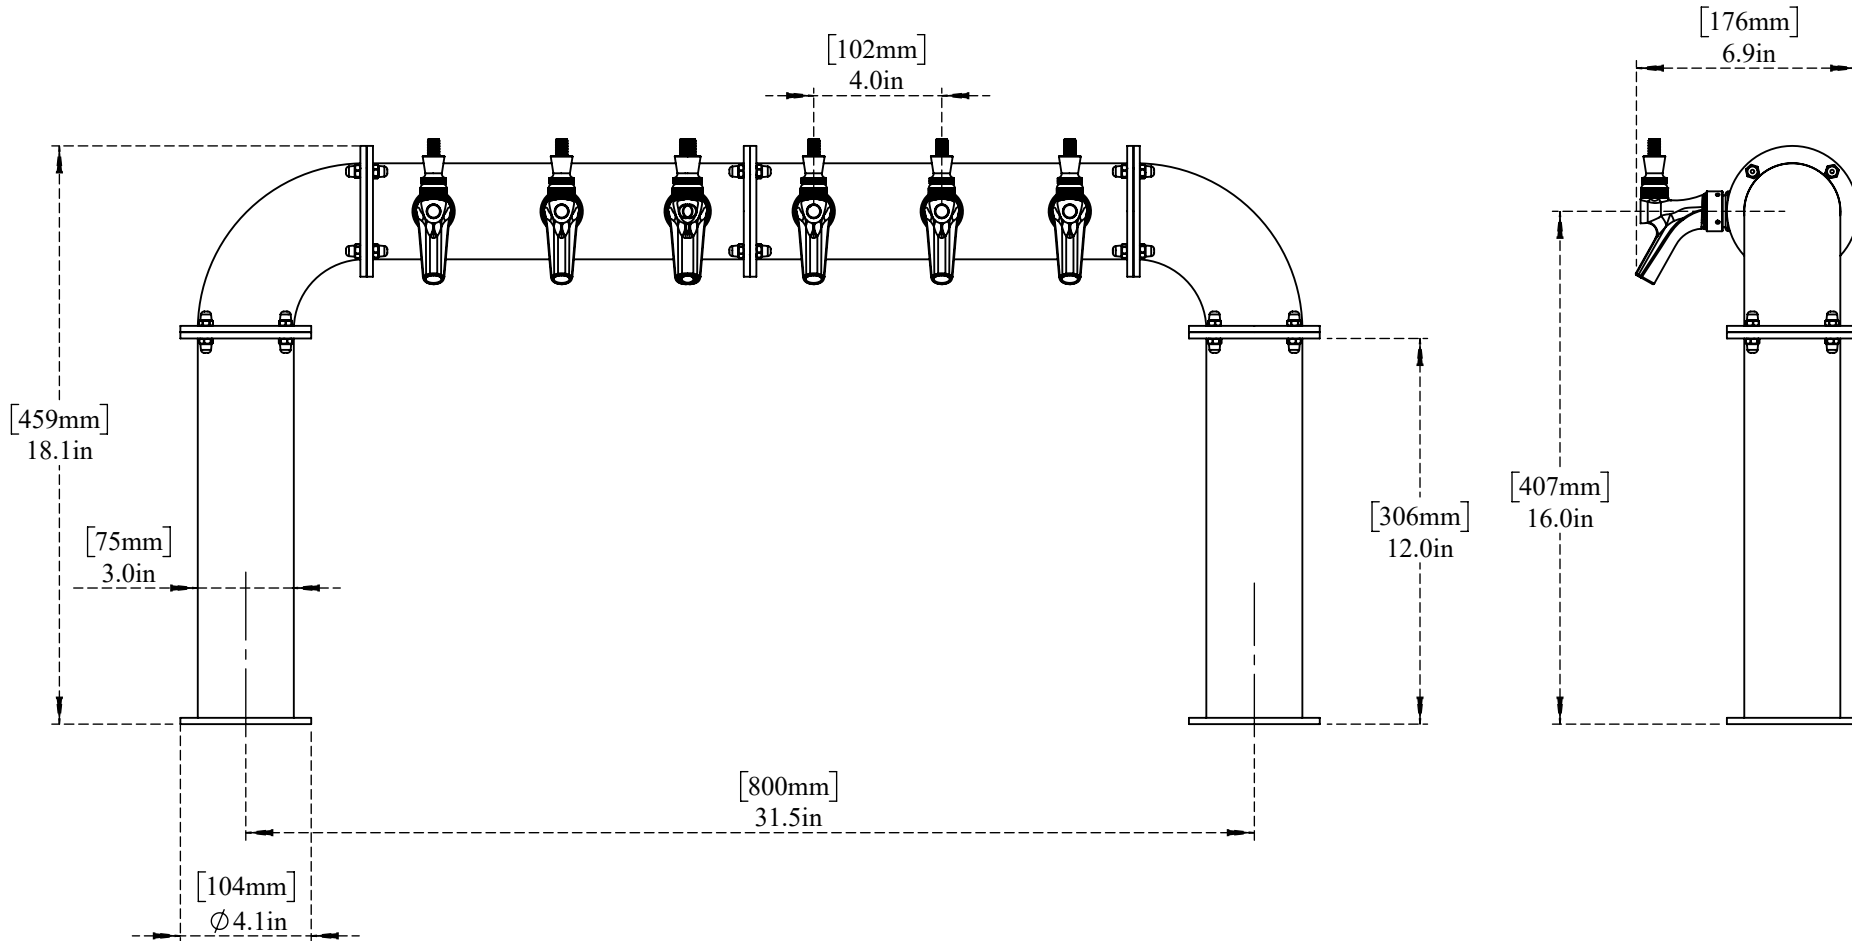

PART NO.-

C1826 Line Drawing

TITLE- 3" BrewXpipe Bridge Tower – 6 Faucets – SS Polished
– Glyco Cold Technology

All dimensions are in inches, mm (in bracket)

Note:- Information provided for reference only.