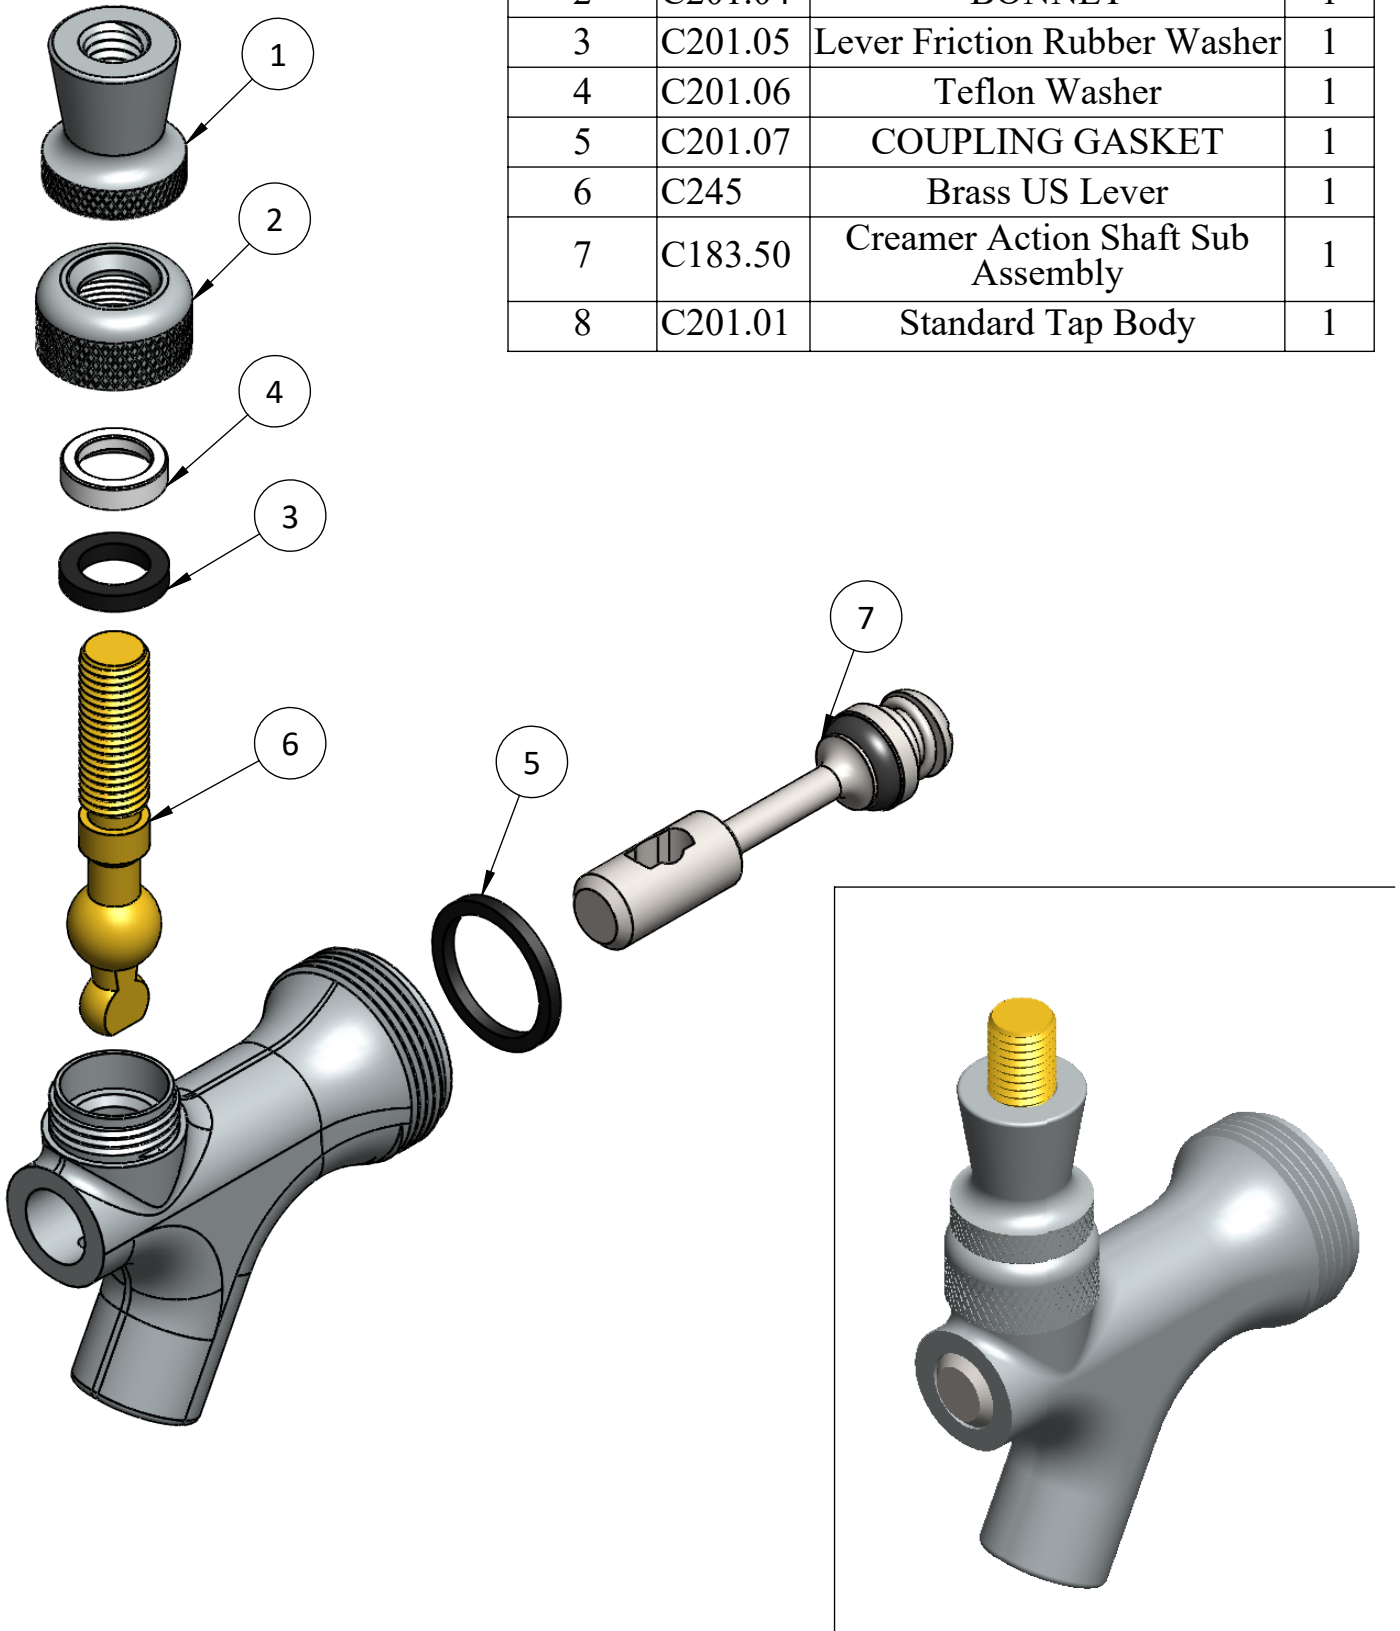

ItemNo.	Part No.	Part Name	Qty.
1	C201.03	Collar Nut	1
2	C201.04	BONNET	1
3	C201.05	Lever Friction Rubber Washer	1
4	C201.06	Teflon Washer	1
5	C201.07	COUPLING GASKET	1
6	C245	Brass US Lever	1
7	C183.50	Creamer Action Shaft Sub Assembly	1
8	C201.01	Standard Tap Body	1