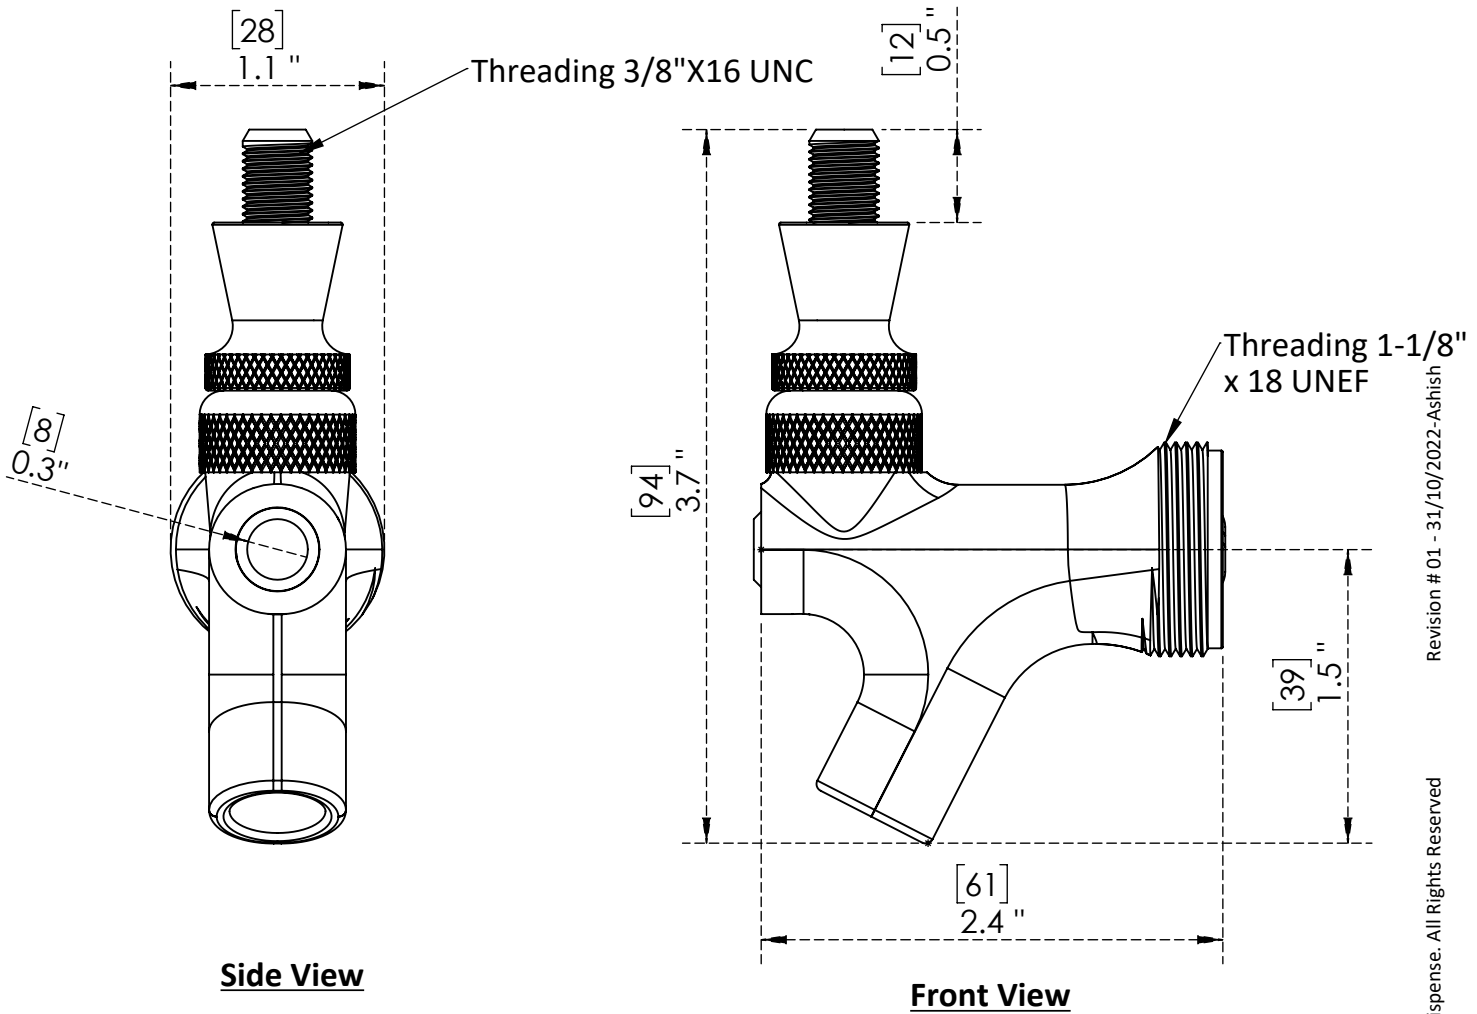

Features & Benefits:

- Standard threading compatible with most branded tap handles
- Designed to dispense a wide variety of beer styles.

C183

Chrome Plated

Warranty: Two Years Limited

Product Dimensions:

Options Available:

Part No	Body Material	Finish	Lever Material	Lever Thread
C183	Brass	Chrome Plated	Brass	3/8" X 16 UNC
C201	Brass	Polished Chrome	Brass	3/8" X 16 UNC
C202	Brass	Polished Chrome	SS 304	3/8" X 16 UNC
C203	SS 304	SS Polished	SS 304	3/8" X 16 UNC
C206	Brass	Vibrant Gold Finish	SS 304	3/8" X 16 UNC
C256	SS 304	Vibrant Gold Finish	SS 304	3/8" X 16 UNC