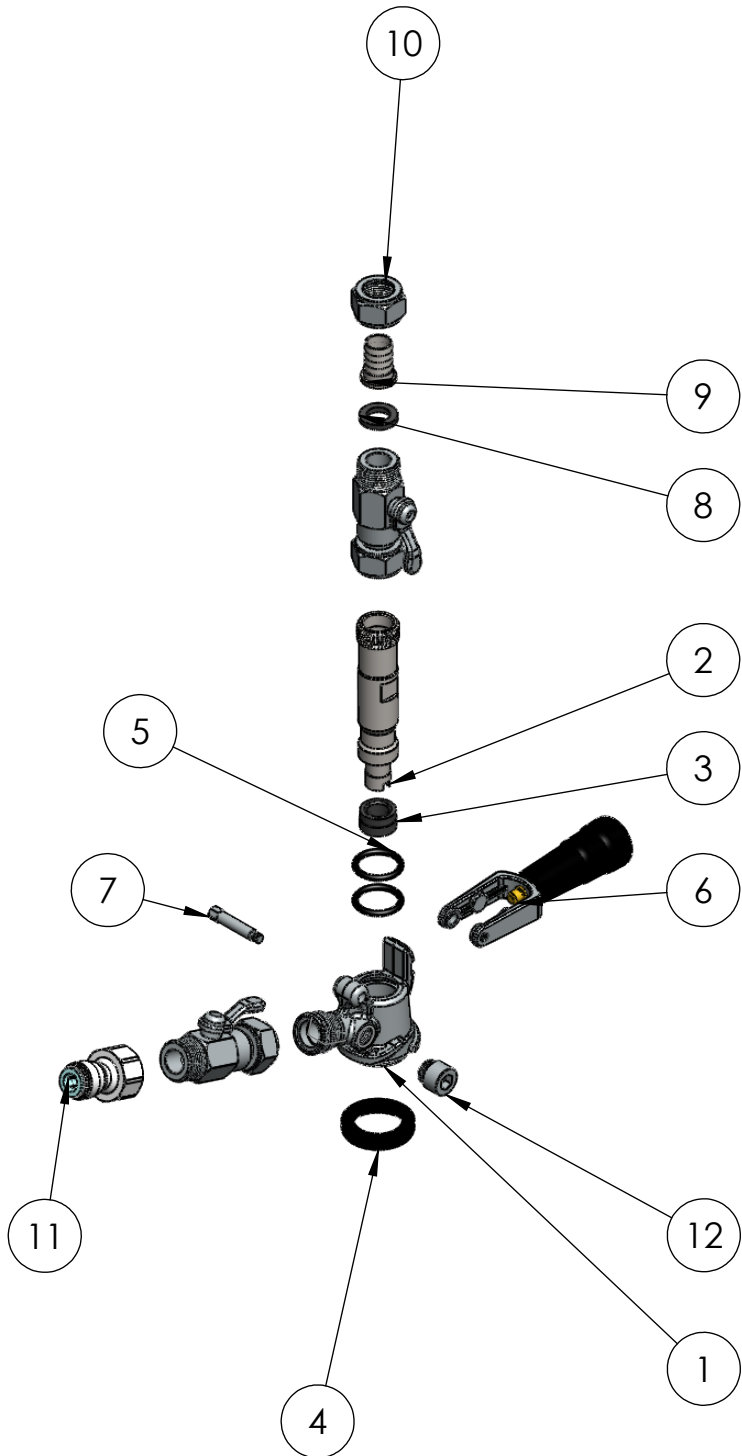

ItemNo.	Part No.	Part Name	Qty.
1	C804.01	D and S System Brass Body	1
2	C704.02	SS 304 S System Probe	1
3	C704.04	S System Probe Seal	1
4	C704.05	Shanky Bottom Seal	1
5	C704.03	Coupler Body O-Ring	2
6	C704.10	Short Handle	1
7	C704.09	Handle Hinge Pin	1
8	C116	Neoperene Washer	1
9	C287	Tailpiece 1/2"	1
10	C181	CHROME PLATED BRASS BEER HEX NUT	1
11	C081	Plastic Quick Connect 3/8" X 5/8" BSP Female Adapter	1
12	C369.06	Plug for A System Body	1