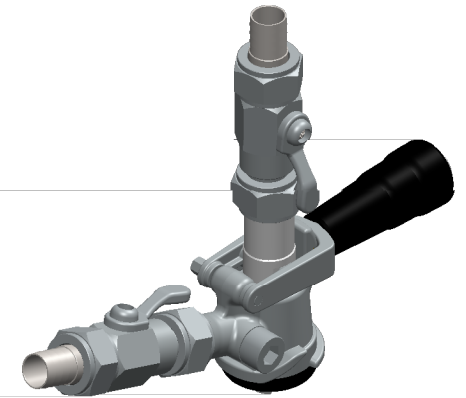

PART NO.-

C2249 Line Drawing

TITLE-

Manual Keg Filler- D System Line Drawing

Rotate This Handle to Start and End Filling Beer in Keg

Rotate This Handle to Carry Out Air from Keg

179

All Handles are Currently in On Position