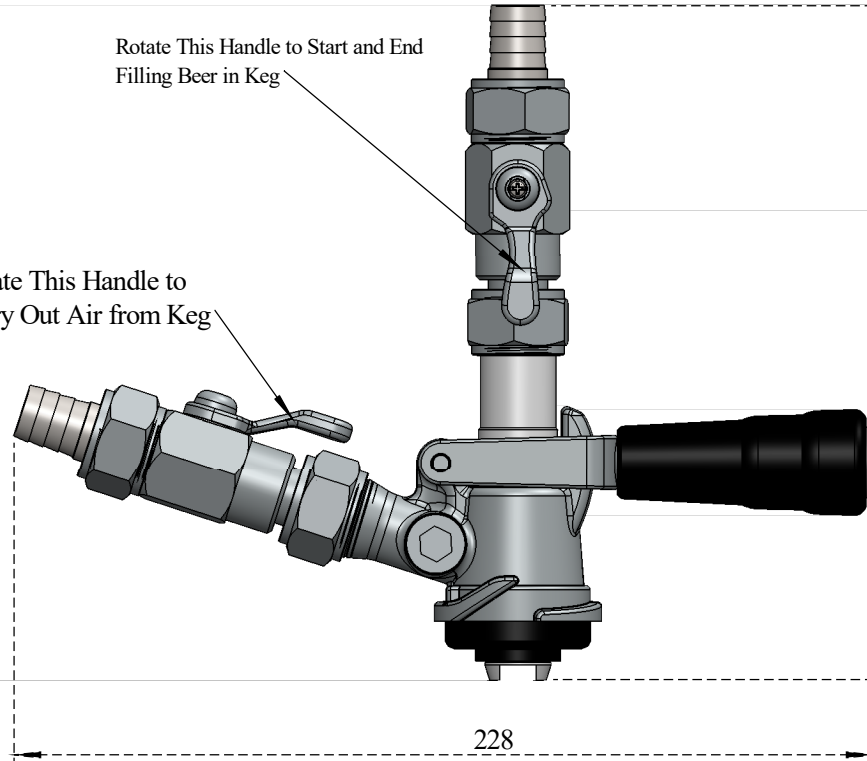

PART NO.-

C2249 Line Drawing

TITLE-

Manual Keg Filler- D System Line Drawing

Rotate This Handle to Start and End Filling Beer in Keg

Rotate This Handle to Carry Out Air from Keg

179

All Handles are Currently in On Position