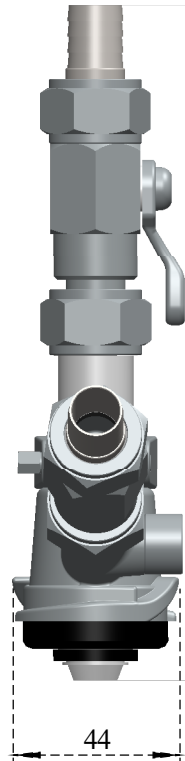

PART NO.-

C2249 Line Drawing

TITLE-

Manual Keg Filler- D System Line Drawing

Rotate This Handle to Start and End Filling Beer in Keg

Rotate This Handle to Carry Out Air from Keg

179

All Handles are Currently in On Position