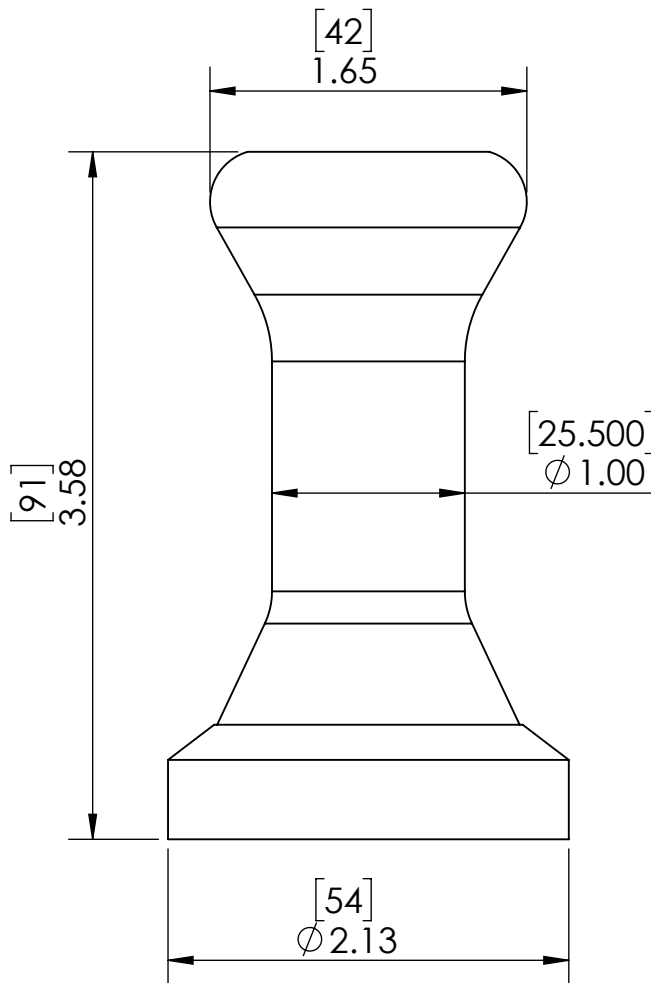

- Flat Bottom 54mm Coffee Tamper Base
- Durable Handle Manufactured from Coated Aluminum
- Perfect for the busy espresso bar
- Comfortable Handle Provides Additional Grip

C2275

Brushed Stainless

## Product Dimensions:-

Copyright © 2017 Krome Dispense. All Rights Reserved Revision # 1 - -

US & Canada :- +1-678 666 2001

Asia:- +91-9814203010

Krome Dispense reserves the right to make revisions to product specifications without any notice  
For most updated specification sheet , go to [www.kromedispense.com](http://www.kromedispense.com)