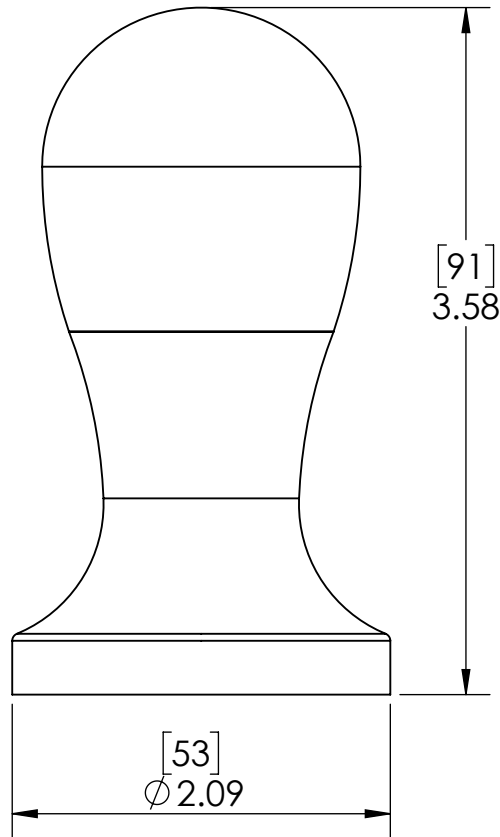

Options Available

Part Number	Size	Type
C2277	53 mm	Basic

Product Dimensions:-

Revision # 1 - -
Copyright © 2017 Krome Dispense. All Rights Reserved

US & Canada :- +1-678 666 2001

Asia:- +91-9814203010

Krome Dispense reserves the right to make revisions to product specifications without any notice
For most updated specification sheet , go to www.kromedispense.com