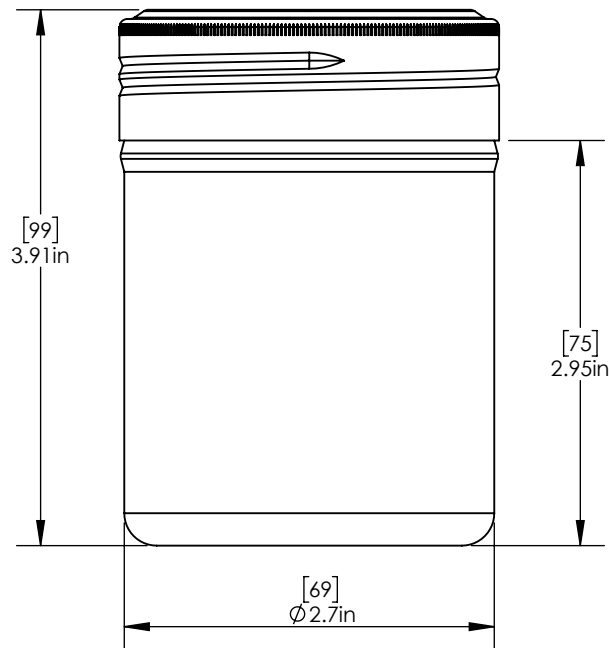

Front View

Copyright © 2017 Krome Dispense. All Rights Reserved Revision # 1 - -

US & Canada :- +1-678 666 2001

Asia:- +91-9814203010

Krome Dispense reserves the right to make revisions to product specifications without any notice
For most updated specification sheet , go to www.kromedispense.com