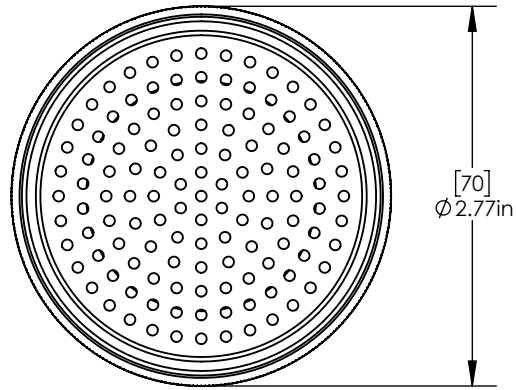

- Durable Stainless Steel Body
- Stainless Steel Screw Top Lid
- Perfect for sprinkling cocoa, making Latte Art

C2288

Stainless Steel
SS-202

C2289

Option Available:-

Part No	Type
C2289	Fine Mesh

Product Dimensions:-