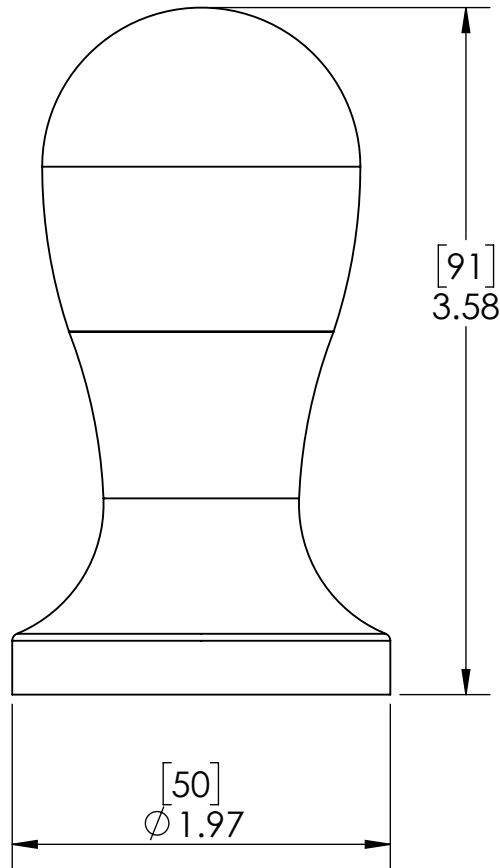

Options Available

No Options :-

Product Dimensions:-

Copyright © 2017 Krome Dispense. All Rights Reserved Revision # 1 - -

US & Canada :- +1-678 666 2001

Asia:- +91-9814203010

Krome Dispense reserves the right to make revisions to product specifications without any notice
For most updated specification sheet , go to www.kromedispense.com