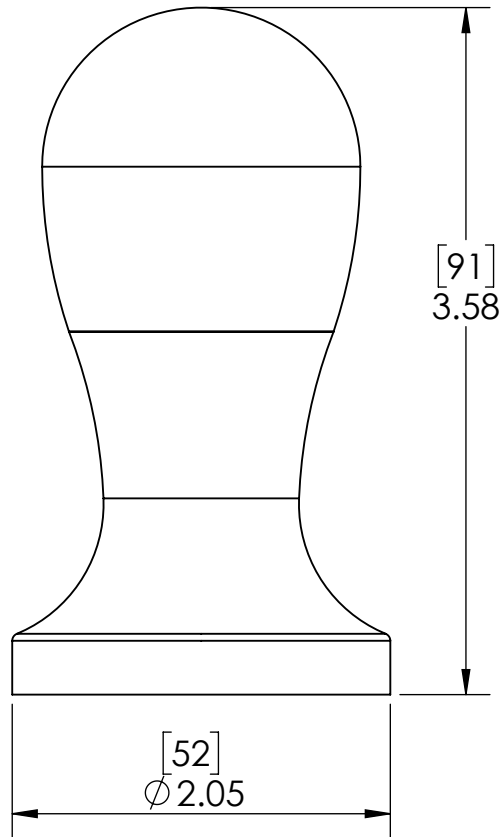

Options Available

No Options :-

Product Dimensions:-

Copyright © 2017 Krome Dispense. All Rights Reserved Revision # 1 - -

US & Canada :- +1-678 666 2001

Asia:- +91-9814203010

Krome Dispense reserves the right to make revisions to product specifications without any notice
For most updated specification sheet , go to www.kromedispense.com