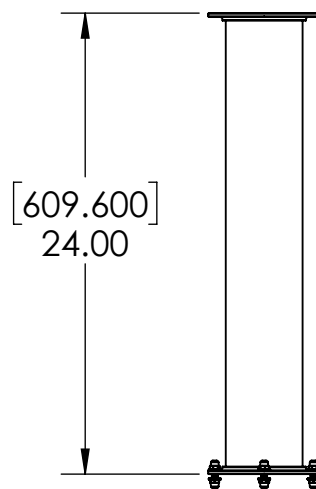

Options Available

Part Number	Dimensions	Finish
C2507	2 Feet	Brushed Copper
C2508	2 Feet	Brushed Stainless
C2509	3 Feet	SS Polished
C2510	3 Feet	Brushed Copper
C2511	3 Feet	Brushed Stainless
C2512	5 Feet	SS Polished
C2513	5 Feet	Brushed Copper
C2514	5 Feet	Brushed Stainless

Product Dimensions:-

Revision # 1 - ---

Copyright © 2017 Krome Dispense. All Rights Reserved

US & Canada :- +1-678 666 2001

Asia:- +91-9814203010

Krome Dispense reserves the right to make revisions to product specifications without any notice
For most updated specification sheet , go to www.kromedispense.com