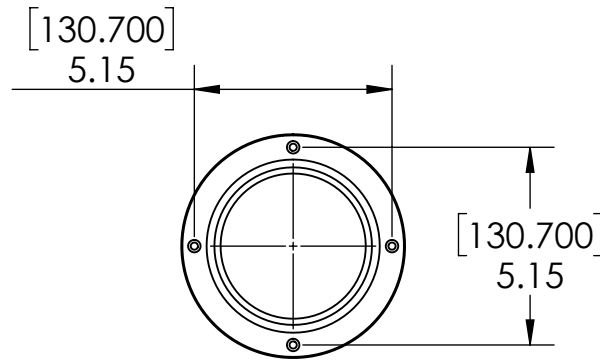

Options Available

Part Number	Dimensions	Finish
C2507	2 Feet	Brushed Copper
C2508	2 Feet	Brushed Stainless
C2509	3 Feet	SS Polished
C2510	3 Feet	Brushed Copper
C2511	3 Feet	Brushed Stainless
C2512	5 Feet	SS Polished
C2513	5 Feet	Brushed Copper
C2514	5 Feet	Brushed Stainless

Product Dimensions:-

Revision # 1 - ---

Copyright © 2017 Krome Dispense. All Rights Reserved

US & Canada :- +1-678 666 2001

Asia:- +91-9814203010

Krome Dispense reserves the right to make revisions to product specifications without any notice
For most updated specification sheet , go to www.kromedispense.com