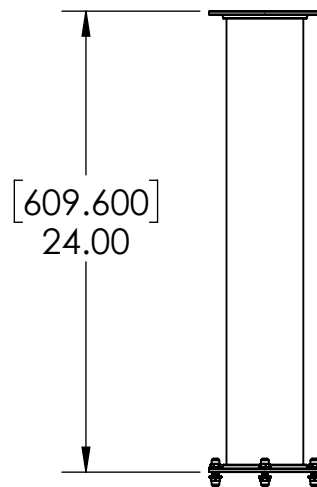

Options Available

Part Number	Dimensions	Finish
C2506	2 Feet	SS Polished
C2507	2 Feet	Brushed Copper
C2509	3 Feet	SS Polished
C2510	3 Feet	Brushed Copper
C2511	3 Feet	Brushed Stainless
C2512	5 Feet	SS Polished
C2513	5 Feet	Brushed Copper
C2514	5 Feet	Brushed Stainless

Product Dimensions:-

Revision # 1 - ---

Copyright © 2017 Krome Dispense. All Rights Reserved

US & Canada :- +1-678 666 2001

Asia:- +91-9814203010

Krome Dispense reserves the right to make revisions to product specifications without any notice

For most updated specification sheet , go to www.kromedispense.com