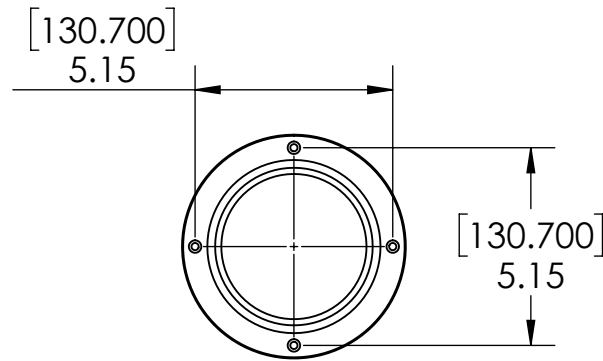

Options Available

Part Number	Dimensions	Finish
C2506	2 Feet	SS Polished
C2507	2 Feet	Brushed Copper
C2509	3 Feet	SS Polished
C2510	3 Feet	Brushed Copper
C2511	3 Feet	Brushed Stainless
C2512	5 Feet	SS Polished
C2513	5 Feet	Brushed Copper
C2514	5 Feet	Brushed Stainless

Product Dimensions:-

Revision # 1 - ---

Copyright © 2017 Krome Dispense. All Rights Reserved

US & Canada :- +1-678 666 2001

Asia:- +91-9814203010

Krome Dispense reserves the right to make revisions to product specifications without any notice

For most updated specification sheet , go to www.kromedispense.com