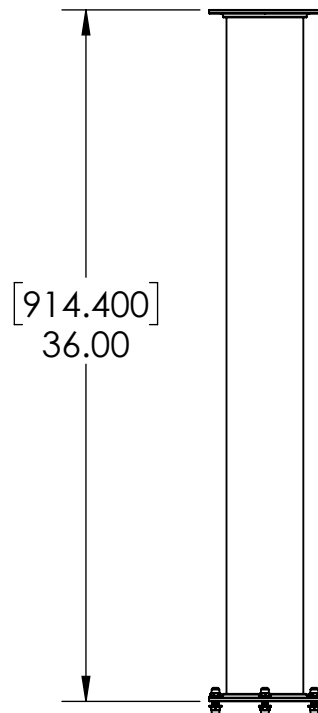

Options Available

Part Number	Dimensions	Finish
C2506	2 Feet	SS Polished
C2507	2 Feet	Brushed Copper
C2508	2 Feet	Brushed Stainless
C2510	3 Feet	Brushed Copper
C2511	3 Feet	Brushed Stainless
C2512	5 Feet	SS Polished
C2513	5 Feet	Brushed Copper
C2514	5 Feet	Brushed Stainless

Product Dimensions:-

Copyright © 2017 Krome Dispense. All Rights Reserved. Revision # 1 - ---

US & Canada :- +1-678 666 2001

Asia:- +91-9814203010

Krome Dispense reserves the right to make revisions to product specifications without any notice
For most updated specification sheet , go to www.kromedispense.com