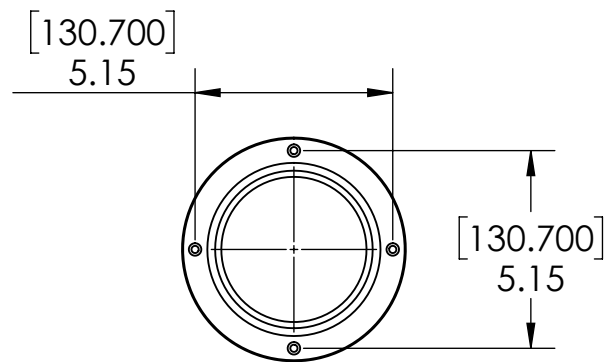

Options Available

Part Number	Dimensions	Finish
C2506	2 Feet	SS Polished
C2507	2 Feet	Brushed Copper
C2508	2 Feet	Brushed Stainless
C2510	3 Feet	Brushed Copper
C2511	3 Feet	Brushed Stainless
C2512	5 Feet	SS Polished
C2513	5 Feet	Brushed Copper
C2514	5 Feet	Brushed Stainless

Product Dimensions:-

Copyright © 2017 Krome Dispense. All Rights Reserved. Revision # 1 - ---

US & Canada :- +1-678 666 2001

Asia:- +91-9814203010

Krome Dispense reserves the right to make revisions to product specifications without any notice
For most updated specification sheet , go to www.kromedispense.com