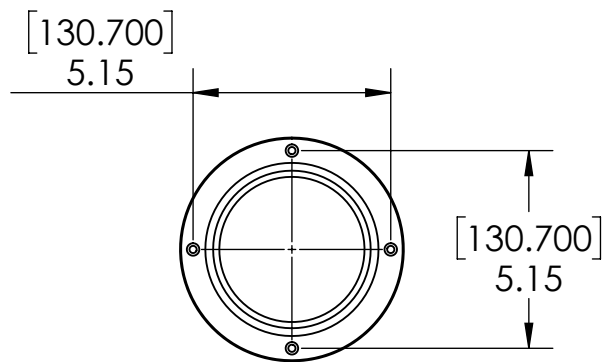

Options Available

Part Number	Dimensions	Finish
C2506	2 Feet	SS Polished
C2507	2 Feet	Brushed Copper
C2508	2 Feet	Brushed Stainless
C2509	3 Feet	SS Polished
C2511	3 Feet	Brushed Stainless
C2512	5 Feet	SS Polished
C2513	5 Feet	Brushed Copper
C2514	5 Feet	Brushed Stainless

Product Dimensions:-

Copyright © 2017 Krome Dispense. All Rights Reserved. Revision # 1 - ---

US & Canada :- +1-678 666 2001

Asia:- +91-9814203010

Krome Dispense reserves the right to make revisions to product specifications without any notice

For most updated specification sheet , go to www.kromedispense.com