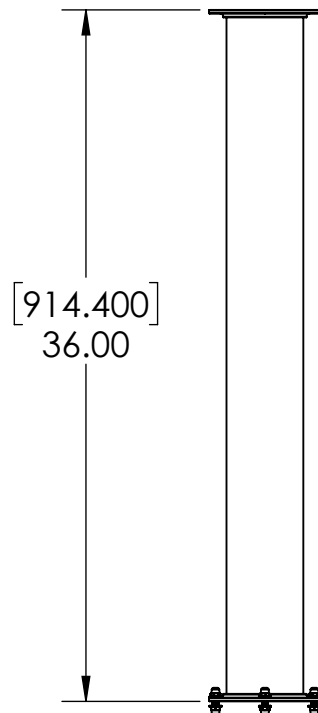

Options Available

Part Number	Dimensions	Finish
C2506	2 Feet	SS Polished
C2507	2 Feet	Brushed Copper
C2508	2 Feet	Brushed Stainless
C2509	3 Feet	SS Polished
C2511	3 Feet	Brushed Stainless
C2512	5 Feet	SS Polished
C2513	5 Feet	Brushed Copper
C2514	5 Feet	Brushed Stainless

Product Dimensions:-

Copyright © 2017 Krome Dispense. All Rights Reserved. Revision # 1 - ---

US & Canada :- +1-678 666 2001

Asia:- +91-9814203010

Krome Dispense reserves the right to make revisions to product specifications without any notice

For most updated specification sheet , go to www.kromedispense.com