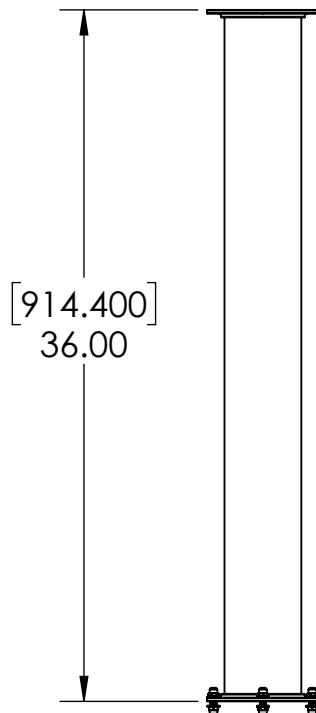

Options Available

Part Number	Dimensions	Finish
C2506	2 Feet	SS Polished
C2507	2 Feet	Brushed Copper
C2508	2 Feet	Brushed Stainless
C2509	3 Feet	SS Polished
C2510	3 Feet	Brushed Copper
C2512	5 Feet	SS Polished
C2513	5 Feet	Brushed Copper
C2514	5 Feet	Brushed Stainless

Product Dimensions:-

Copyright © 2017 Krome Dispense. All Rights Reserved. Revision # 1 - ---

US & Canada :- +1-678 666 2001

Asia:- +91-9814203010

Krome Dispense reserves the right to make revisions to product specifications without any notice

For most updated specification sheet , go to www.kromedispense.com