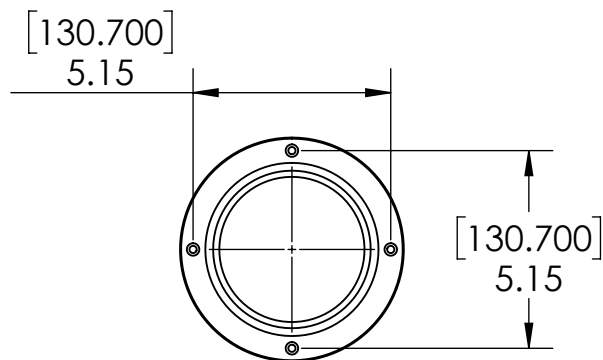

Options Available

Part Number	Dimensions	Finish
C2506	2 Feet	SS Polished
C2507	2 Feet	Brushed Copper
C2508	2 Feet	Brushed Stainless
C2509	3 Feet	SS Polished
C2510	3 Feet	Brushed Copper
C2512	5 Feet	SS Polished
C2513	5 Feet	Brushed Copper
C2514	5 Feet	Brushed Stainless

Product Dimensions:-

Copyright © 2017 Krome Dispense. All Rights Reserved. Revision # 1 - ---

US & Canada :- +1-678 666 2001

Asia:- +91-9814203010

Krome Dispense reserves the right to make revisions to product specifications without any notice

For most updated specification sheet , go to www.kromedispense.com