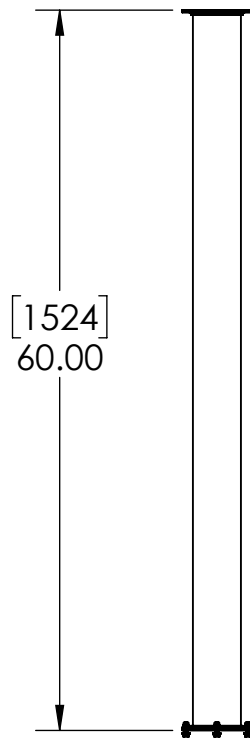

Options Available

Part Number	Dimensions	Finish
C2506	2 Feet	SS Polished
C2507	2 Feet	Brushed Copper
C2508	2 Feet	Brushed Stainless
C2509	3 Feet	SS Polished
C2510	3 Feet	Brushed Copper
C2511	3 Feet	Brushed Stainless
C2513	5 Feet	Brushed Copper
C2514	5 Feet	Brushed Stainless

Product Dimensions:-

Revision # 1 - ---

Copyright © 2017 Krome Dispense. All Rights Reserved

US & Canada :- +1-678 666 2001

Asia:- +91-9814203010

Krome Dispense reserves the right to make revisions to product specifications without any notice

For most updated specification sheet , go to www.kromedispense.com