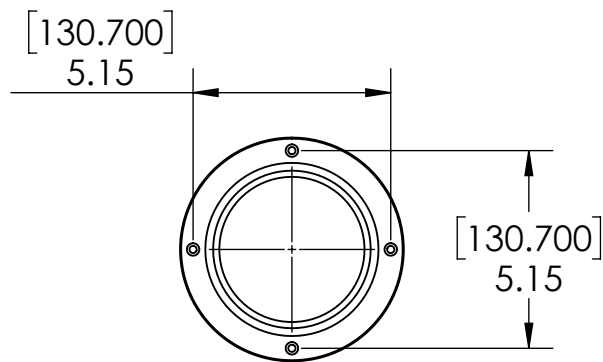

Options Available

Part Number	Dimensions	Finish
C2506	2 Feet	SS Polished
C2507	2 Feet	Brushed Copper
C2508	2 Feet	Brushed Stainless
C2509	3 Feet	SS Polished
C2510	3 Feet	Brushed Copper
C2511	3 Feet	Brushed Stainless
C2513	5 Feet	Brushed Copper
C2514	5 Feet	Brushed Stainless

Product Dimensions:-

Revision # 1 - ---

Copyright © 2017 Krome Dispense. All Rights Reserved

US & Canada :- +1-678 666 2001

Asia:- +91-9814203010

Krome Dispense reserves the right to make revisions to product specifications without any notice

For most updated specification sheet , go to www.kromedispense.com