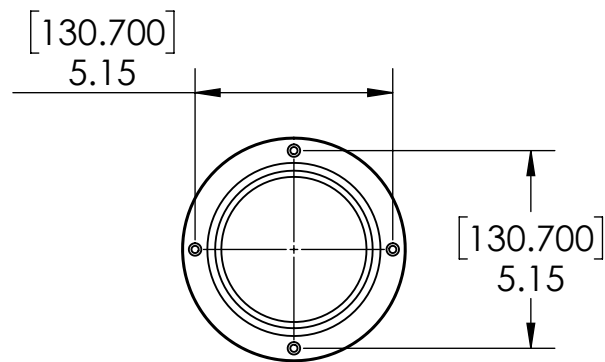

Options Available

Part Number	Dimensions	Finish
C2506	2 Feet	SS Polished
C2507	2 Feet	Brushed Copper
C2508	2 Feet	Brushed Stainless
C2509	3 Feet	SS Polished
C2510	3 Feet	Brushed Copper
C2511	3 Feet	Brushed Stainless
C2512	5 Feet	SS Polished
C2514	5 Feet	Brushed Stainless

Product Dimensions:-

Revision # 1 - ---

Copyright © 2017 Krome Dispense. All Rights Reserved

US & Canada :- +1-678 666 2001

Asia:- +91-9814203010

Krome Dispense reserves the right to make revisions to product specifications without any notice

For most updated specification sheet , go to www.kromedispense.com