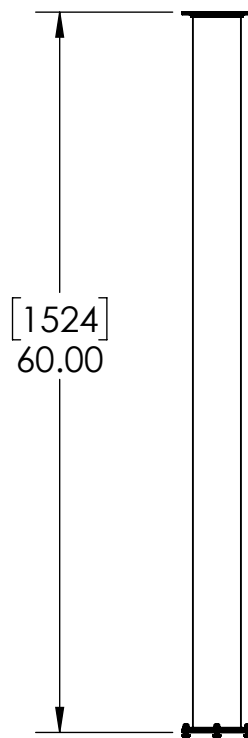

Options Available

Part Number	Dimensions	Finish
C2506	2 Feet	SS Polished
C2507	2 Feet	Brushed Copper
C2508	2 Feet	Brushed Stainless
C2509	3 Feet	SS Polished
C2510	3 Feet	Brushed Copper
C2511	3 Feet	Brushed Stainless
C2512	5 Feet	SS Polished
C2514	5 Feet	Brushed Stainless

Product Dimensions:-

Revision # 1 - ---

Copyright © 2017 Krome Dispense. All Rights Reserved

US & Canada :- +1-678 666 2001

Asia:- +91-9814203010

Krome Dispense reserves the right to make revisions to product specifications without any notice

For most updated specification sheet , go to www.kromedispense.com