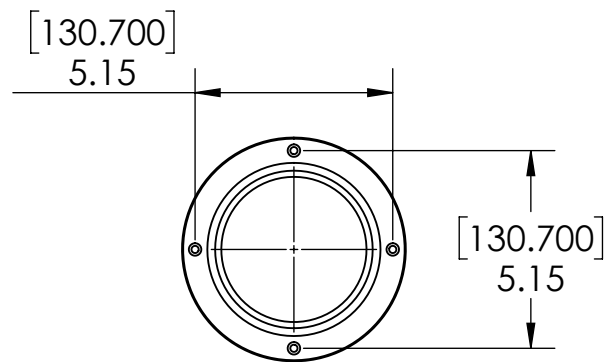

Options Available

Part Number	Dimensions	Finish
C2506	2 Feet	SS Polished
C2507	2 Feet	Brushed Copper
C2508	2 Feet	Brushed Stainless
C2509	3 Feet	SS Polished
C2510	3 Feet	Brushed Copper
C2511	3 Feet	Brushed Stainless
C2512	5 Feet	SS Polished
C2513	5 Feet	Brushed Copper

Product Dimensions:-

Copyright © 2017 Krome Dispense. All Rights Reserved. Revision # 1 - ---

US & Canada :- +1-678 666 2001

Asia:- +91-9814203010

Krome Dispense reserves the right to make revisions to product specifications without any notice
For most updated specification sheet , go to www.kromedispense.com