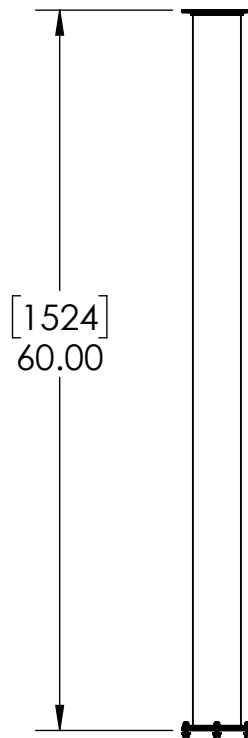

Options Available

Part Number	Dimensions	Finish
C2506	2 Feet	SS Polished
C2507	2 Feet	Brushed Copper
C2508	2 Feet	Brushed Stainless
C2509	3 Feet	SS Polished
C2510	3 Feet	Brushed Copper
C2511	3 Feet	Brushed Stainless
C2512	5 Feet	SS Polished
C2513	5 Feet	Brushed Copper

Product Dimensions:-

Copyright © 2017 Krome Dispense. All Rights Reserved. Revision # 1 - ---

US & Canada :- +1-678 666 2001

Asia:- +91-9814203010

Krome Dispense reserves the right to make revisions to product specifications without any notice
For most updated specification sheet , go to www.kromedispense.com