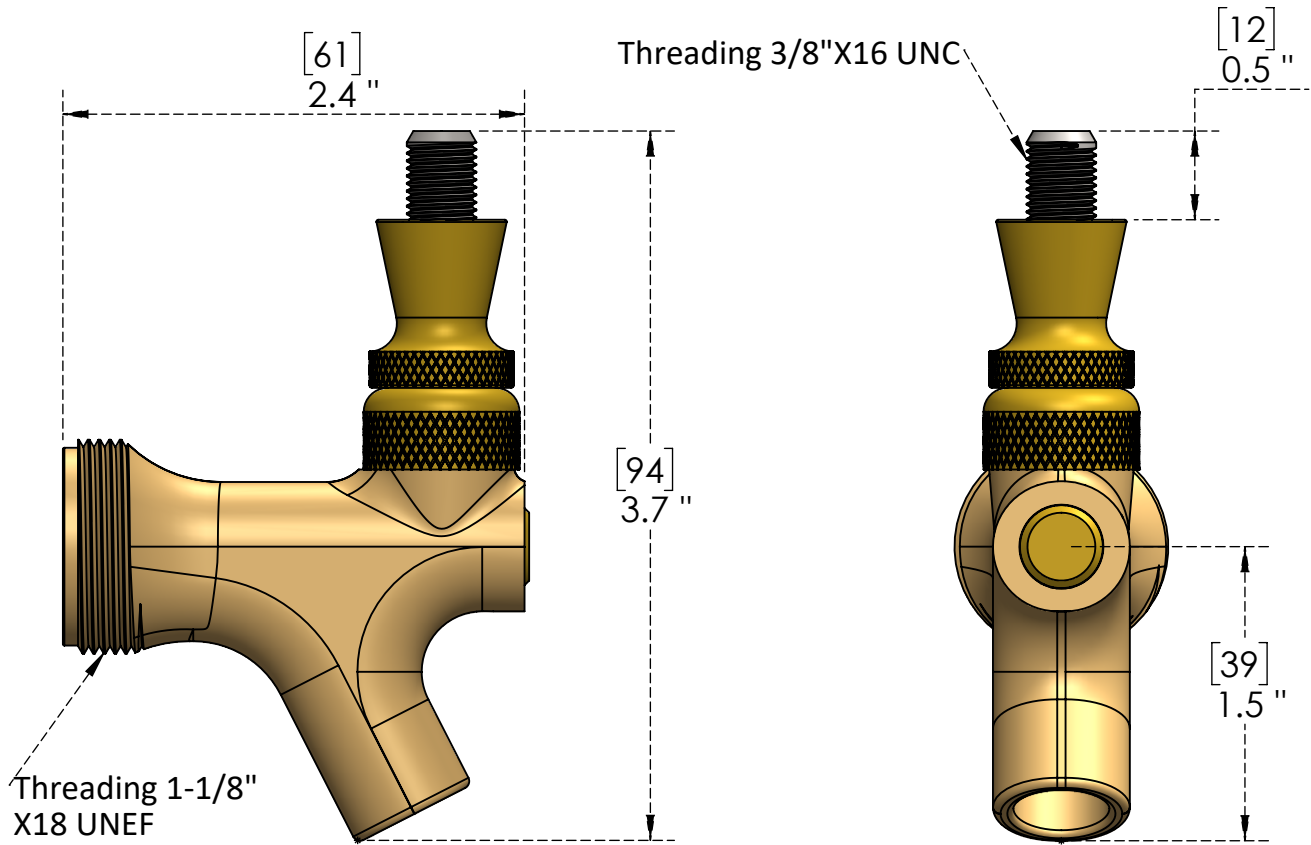

Features & Benefits:

- Most commonly used faucet.
- Stainless steel 304 body and lever.
- Easy to clean and maintain
- Designed to dispense many different styles of beer.
- Available in various materials and finishes.

C256

Pvd Vibrant Gold

Product Dimensions:-

Options Available

Part No	Body Material	Finish	Lever Material	Lever Thread
C256	SS 304	Vibrant Gold Finish	SS 304	3/8" X 16 UNC
C201	Brass	Polished Chrome	Brass	3/8" X 16 UNC
C202	Brass	Polished Chrome	SS 304	3/8" X 16 UNC
C203	SS 304	SS Polished	SS 304	3/8" X 16 UNC
C206	Brass	Vibrant Gold Finish	SS 304	3/8" X 16 UNC