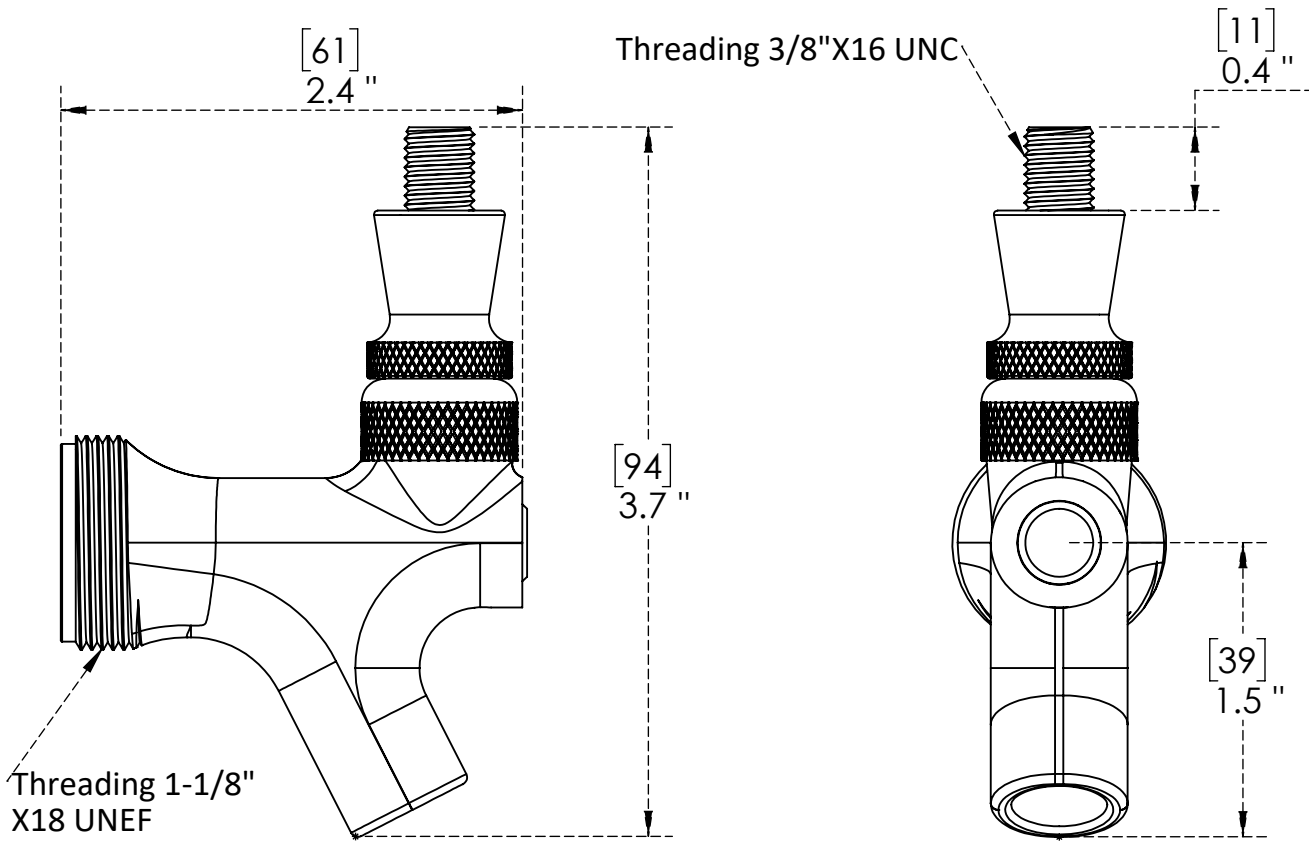

Features & Benefits:

- Most commonly used faucet.
- Stainless steel 304 body and lever.
- Easy to clean and maintain
- Designed to dispense many different styles of beer.
- Available in various materials and finishes.

C256

Pvd Vibrant Gold

Warranty: Two Years (Limited)

Product Dimensions:-

Options Available

Part No	Body Material	Finish	Lever Material	Lever Thread
C256	SS 304	Vibrant Gold Finish	SS 304	3/8" X 16 UNC
C201	Brass	Polished Chrome	Brass	3/8" X 16 UNC
C202	Brass	Polished Chrome	SS 304	3/8" X 16 UNC
C203	SS 304	SS Polished	SS 304	3/8" X 16 UNC
C206	Brass	Vibrant Gold Finish	SS 304	3/8" X 16 UNC