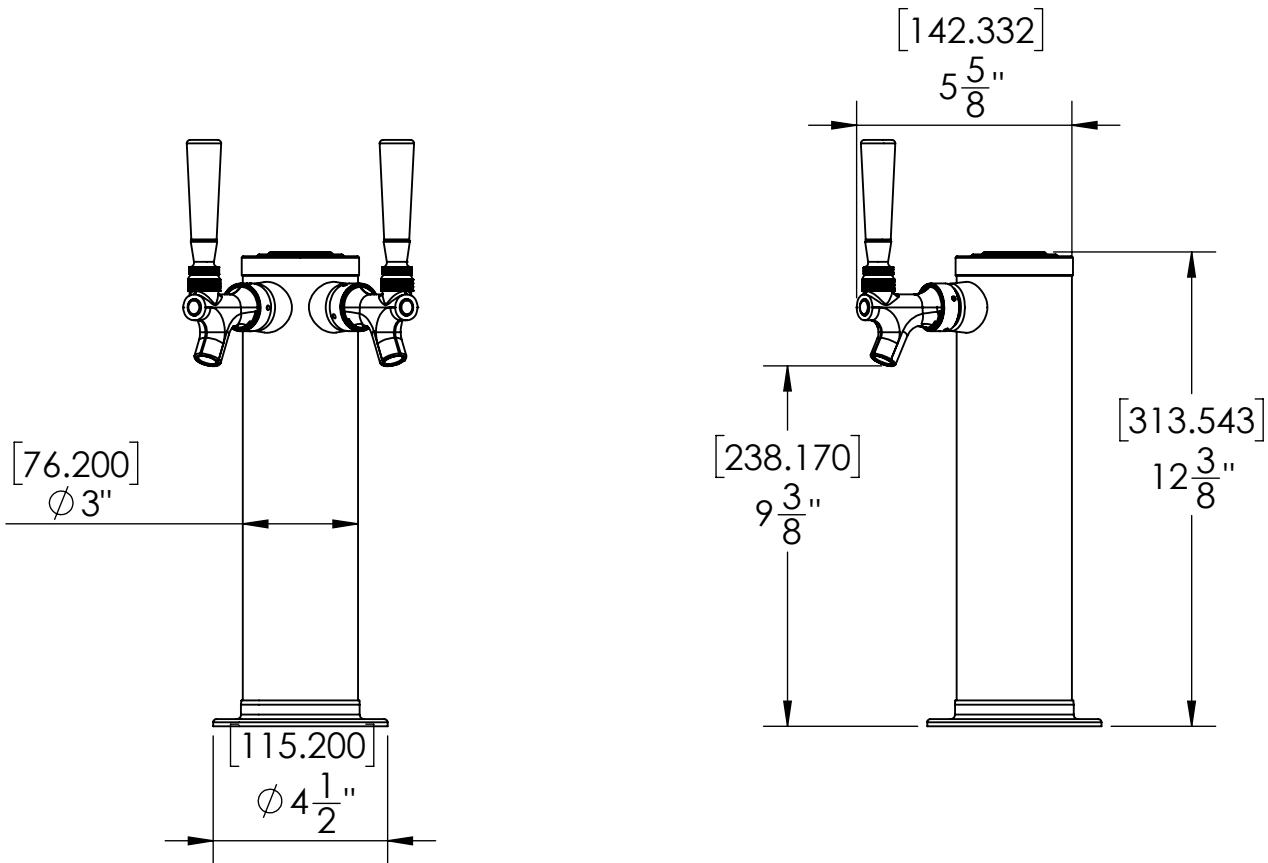

Specification

Part Number	No. of Faucets	Finish	Cooling System	Beverage Contact
C274	2	SS Polished	Air Cooled	100% SS Contact
C175	2	SS Polished	Air Cooled	-
C176	2	Vibrant Gold Finish	Air Cooled	-
C868	2	SS Polished	Glyco Cold Technology	-

Product Dimensions:-

Revision # 1 - -
Copyright © 2017 Krome Dispense. All Rights Reserved

US & Canada :- +1-678 666 2001

Asia:- +91-9814203010

Krome Dispense reserves the right to make revisions to product specifications without any notice

For most updated specification sheet , go to www.kromedispense.com