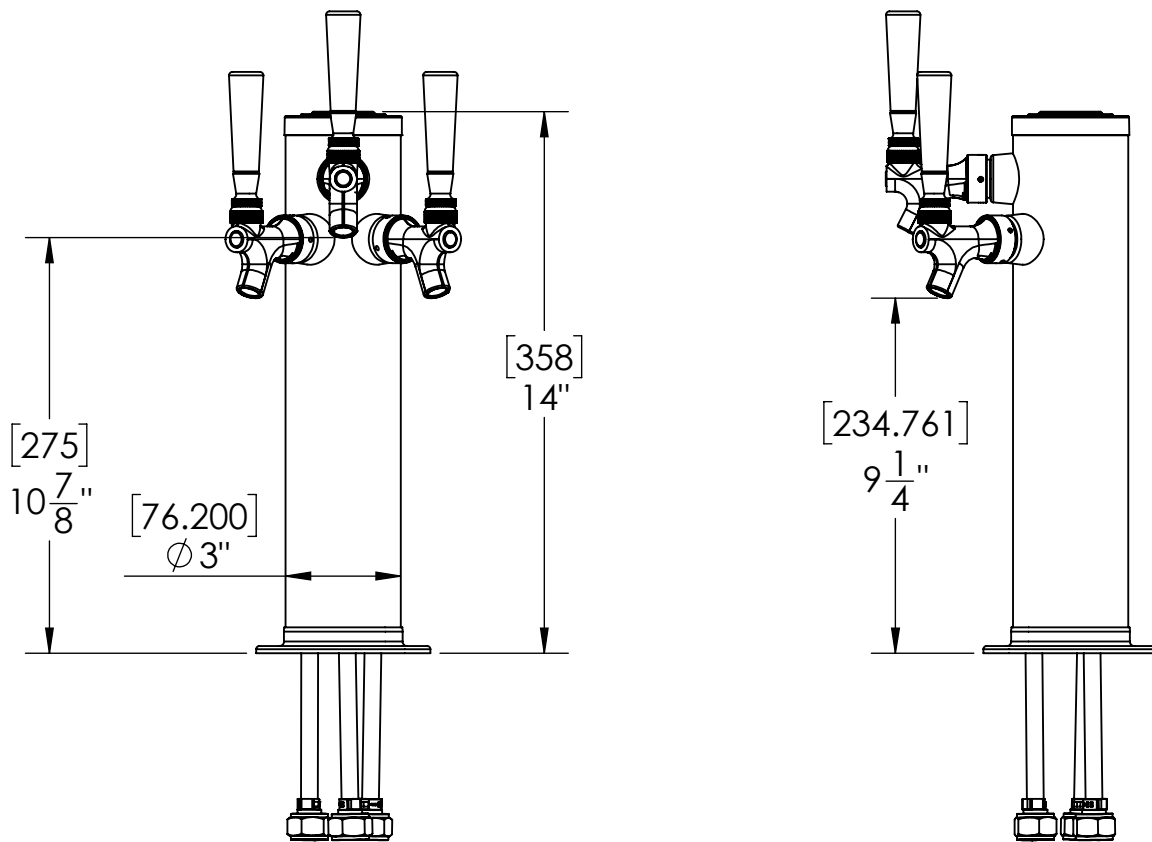

- Made of High Quality Stainless Steel for Durability & Reliability
- 5' NSF Approved PVC Clear Tube
- Modern Look with Stainless Steel Finish
- Take Your Pouring To Bold New Heights

C275

SS Polished

Copyright © 2017 Krome Dispense. All Rights Reserved. Revision # 1 - -

Specification

Part Number	No. of Faucets	Finish	Cooling System	Beverage Contact
C275	3	SS Polished	Air Cooled	100% SS Contact
C502	3	Vibrant Gold Finish	Air Cooled	-
C508	3	SS Polished	Air Cooled	-

Product Dimensions:-